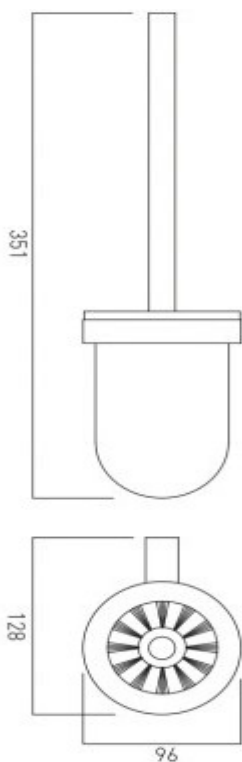

it's a personal experience
taps | showering | accessories

technical sheet
product code: ATO-188-C/P

technical drawing:

description: toilet brush and frosted glass holder wall mounted

finishes: chrome

guarantee: 12 year guarantee