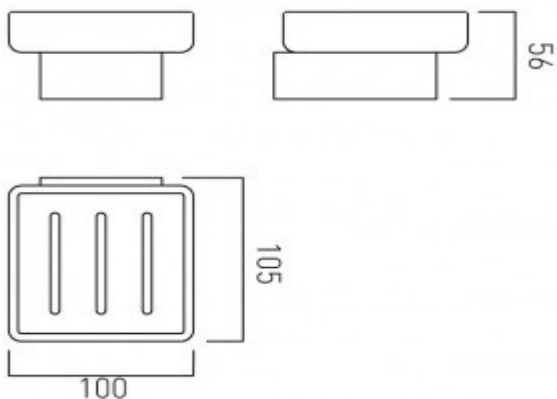

it's a personal experience
taps | showering | accessories

technical sheet
product code: SHA-182-C/P

technical drawing:

description: frosted glass soap dish and holder
wall mounted

finishes: chrome

guarantee: 12 year guarantee