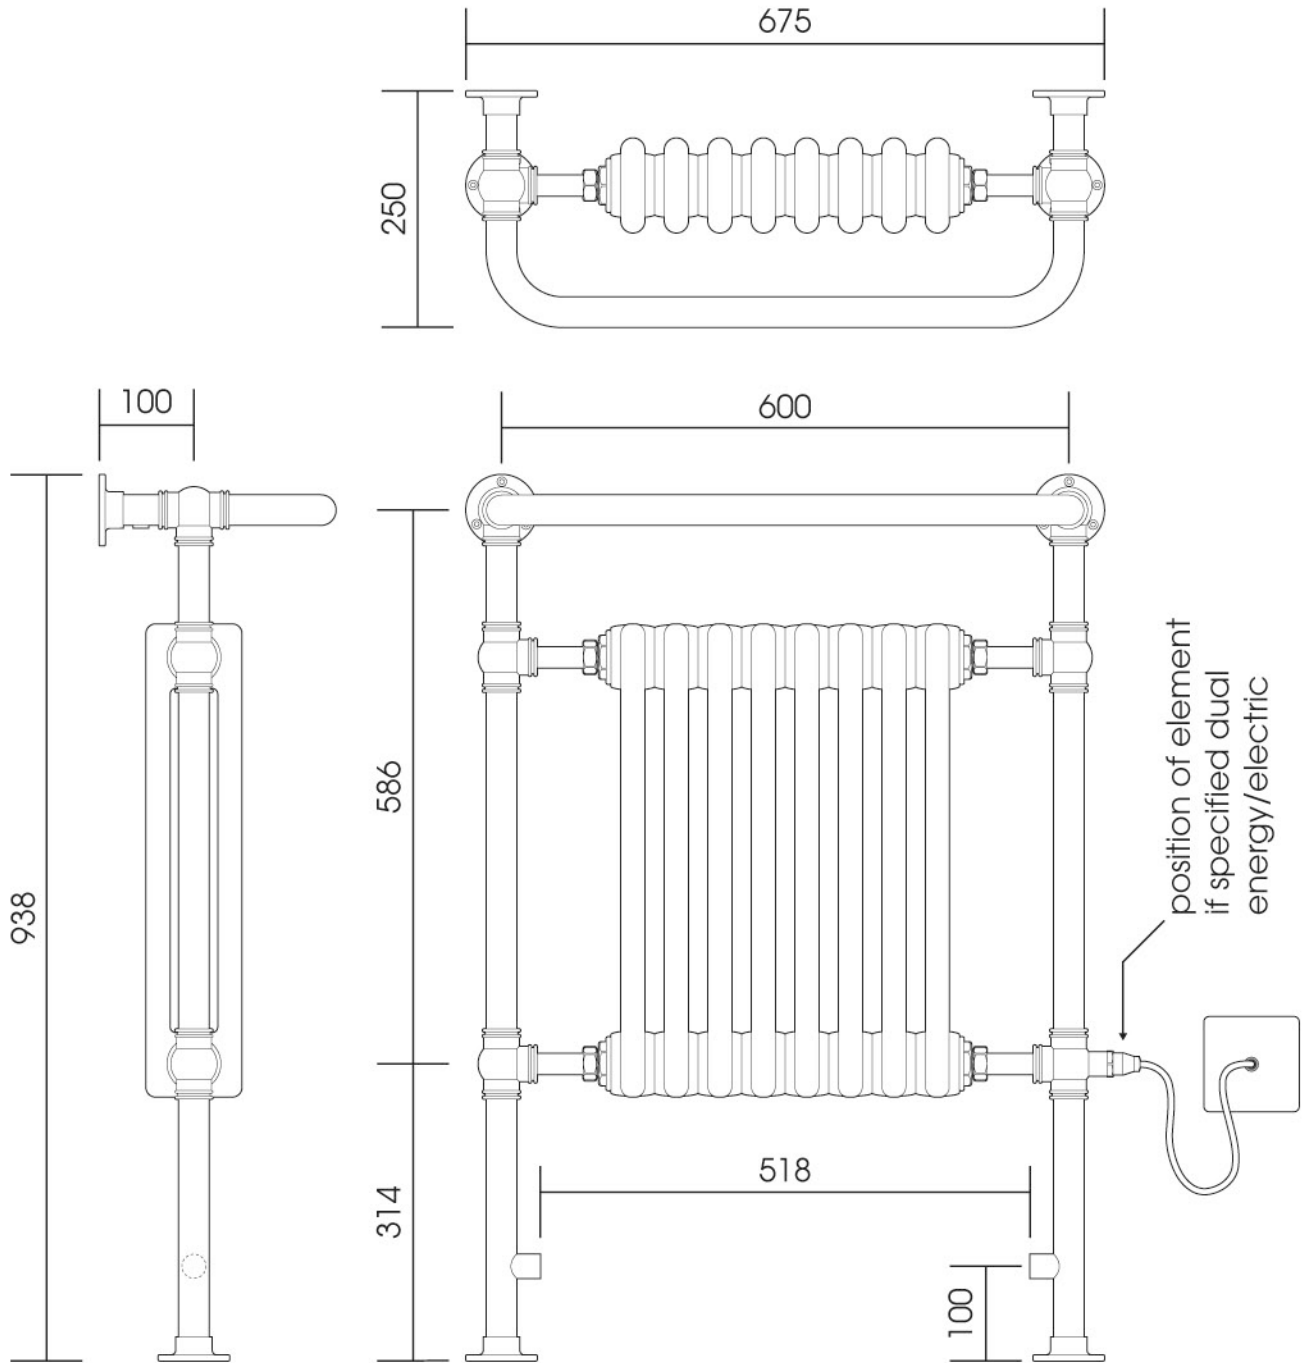

# OG006B

Height: 938

Width: 675

Depth: 250

Tube  $\varnothing$  : 31.8

Output @ 50°C $\Delta$ T: 557 W

Electric element: 300 W

All dimensions in millimetres

Manufactured from ISO/CEN CuZn30As (BS CZ126) brass tube

Vogue UK Ltd. reserve the right to alter specifications without prior notice.  
All measurements are nominal dimensions only, and are not binding