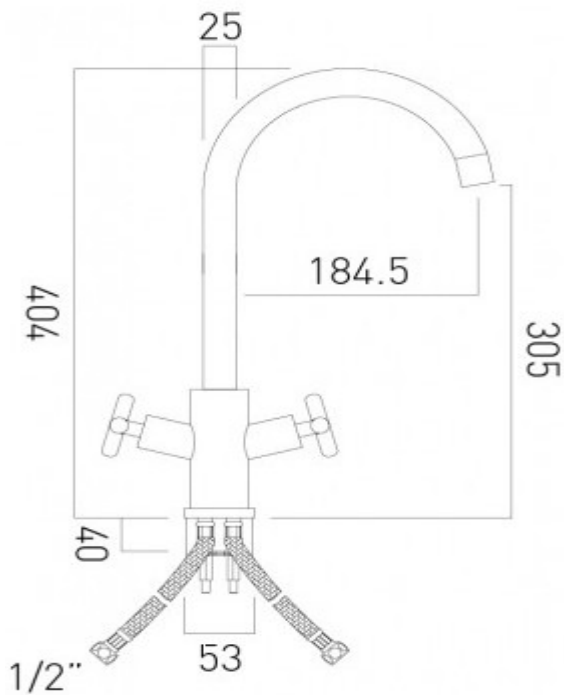

it's a personal experience  
taps | showering | accessories

technical sheet  
product code: CUC-1063-S/S

technical drawing:

description: elements steel  
mono sink mixer  
single lever  
deck mounted  
with swivel spout

finishes: stainless steel

 recommended flow regulator product code: FR-100/5-PLA

guarantee: 12 year guarantee