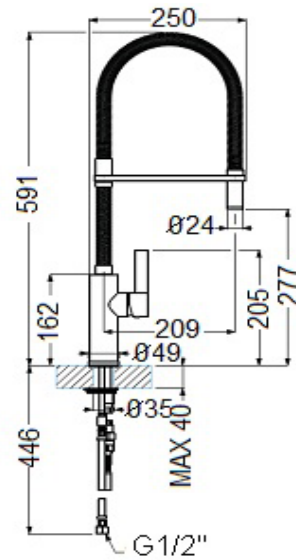

## TECHNICAL DATA SHEET

BRAND :BAGNODESIGN

LAB-TWO KITCHEN SINK MIXER WITH BLACK HANDLE CP

### PRODUCT DATA

Range: LAB-TWO  
 Product Code : BDM-LAB-TWO-361-B/CP  
 Finish/Colour : CHROME  
 Product Type : KITCHEN MIXER  
 Material : BRASS  
 Connection Size: 1/2"

### TECHNICAL INFORMATION

MONO KITCHEN SINK MIXER  
 DECK MOUNTED  
 SINGLE LEVER  
 WITH SWIVEL SPOUT  
 WITHOUT WASTE

WITH WATER FLOW AERATOR  
 2X 1/2"NUT X 450MM FLEXI PIPE  
 DRILL HOLE DIA 36-38 MM