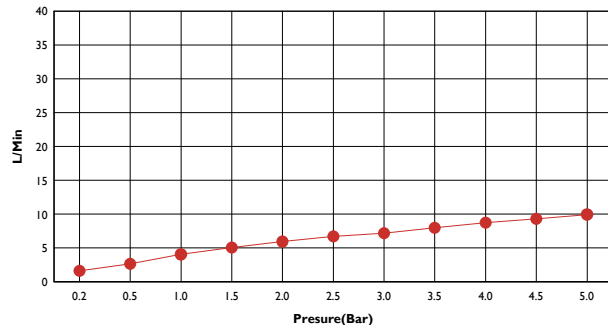

## TECHNICAL DATA SHEET

BRAND :BAGNODESIGN

LAB-TWO KITCHEN SINK MIXER WITH BLACK HANDLE CP

### PRODUCT DATA

Range: LAB-TWO  
 Product Code : BDM-LAB-TWO-361-B/CP  
 Finish/Colour : CHROME  
 Product Type : KITCHEN MIXER  
 Material : BRASS  
 Connection Size: 1/2"

### TECHNICAL INFORMATION

MONO KITCHEN SINK MIXER  
 DECK MOUNTED  
 SINGLE LEVER  
 WITH SWIVEL SPOUT  
 WITHOUT WASTE

WITH WATER FLOW AERATOR  
 2X 1/2"NUT X 450MM FLEXI PIPE  
 DRILL HOLE DIA 36-38 MM