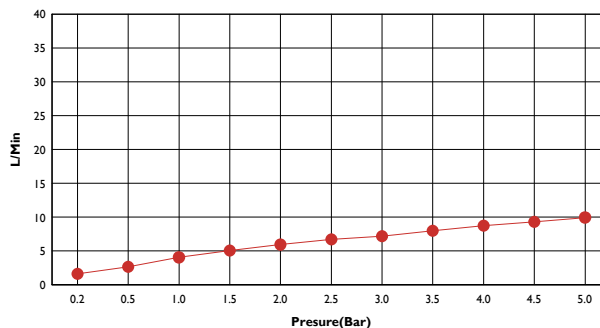

## TECHNICAL DATA SHEET

BRAND :BAGNODESIGN

LAB-TWO KITCHEN SINK MIXER WITH BLACK HANDLE NB

### PRODUCT DATA

Range: LAB-TWO  
 Product Code : BDM-LAB-TWO-361-B/NB  
 Finish/Colour : BRUSHED NICKEL  
 Product Type : KITCHEN MIXER  
 Material : BRASS  
 Connection Size: 1/2"