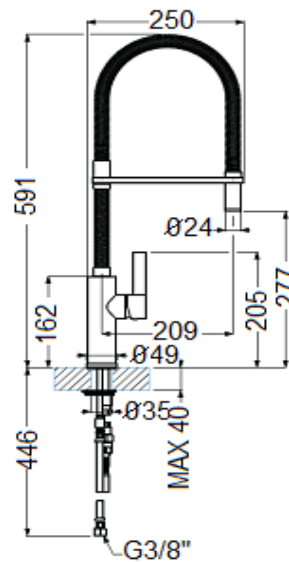

## TECHNICAL DATA SHEET

BRAND :BAGNODESIGN

LAB-TWO KITCHEN SINK MIXER WITH BLACK HANDLE NB

### PRODUCT DATA

Range: LAB-TWO  
 Product Code : BDM-LAB-TWO-361-B/NB  
 Finish/Colour : BRUSHED NICKEL  
 Product Type : KITCHEN MIXER  
 Material : BRASS  
 Connection Size: 1/2"

### TECHNICAL INFORMATION

MONO KITCHEN SINK MIXER  
 DECK MOUNTED  
 SINGLE LEVER  
 WITHOUT WASTE  
 WITH WATER FLOW AERATOR

2X 1/2"NUT X 450MM FLEXI PIPE  
 DRILL HOLE DIA 36-38 MM