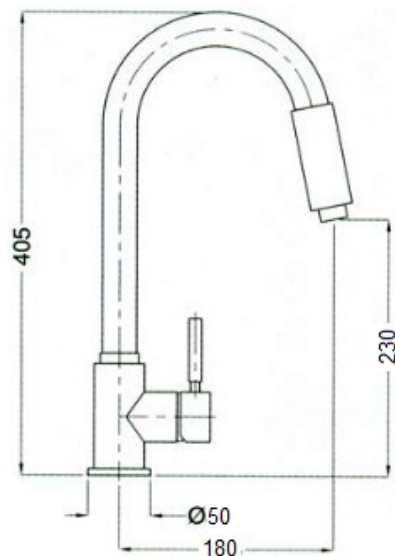

TECHNICAL DATA SHEET

BRAND: BAGNODESIGN

M-LINE KITCHEN SINK MIXER W/POS MB

PRODUCT DATA

Range	: M-LINE
Product code	: BDM-MLI-611041-A-BK
Finish/Colour	: MATT BLACK
Product type	: KITCHEN MIXER
Material	: BRASS
Connection Size	: 1/2"
Water pressure	: 0.2-5 Bar

TECHNICAL INFORMATION

- MONO SINK MIXER
- DECK MOUNTED
- WITH PULL-OUT SMALL SHOWER
- SINGLE LEVER
- WITHOUT WASTE
- WITH WATER FLOW AERATOR
- 2X 1/2"NUT X 400MM FLEXI PIPE
- DRILL HOLE DIA 30-32 MM

SCOPE OF DELIVERY

- SINK MIXER
- BASE PLATE
- 2 X FLEXIBLE PIPES
- ADAPTER KIT