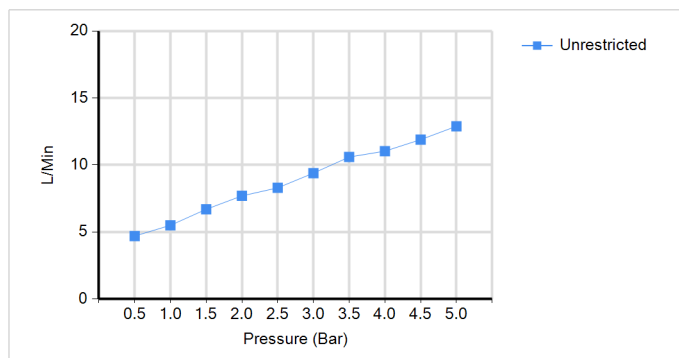

TECHNICAL DATA SHEET

BRAND: BAGNODESIGN

M-LINE KITCHEN SINK MIXER W/POS MB

PRODUCT DATA

Range	: M-LINE
Product code	: BDM-MLI-611041-A-BK
Finish/Colour	: MATT BLACK
Product type	: KITCHEN MIXER
Material	: BRASS
Connection Size	: 1/2"
Water pressure	: 0.2-5 Bar

TECHNICAL INFORMATION

- MONO SINK MIXER
- DECK MOUNTED
- WITH PULL-OUT SMALL SHOWER
- SINGLE LEVER
- WITHOUT WASTE
- WITH WATER FLOW AERATOR
- 2X 1/2"NUT X 400MM FLEXI PIPE
- DRILL HOLE DIA 30-32 MM

SCOPE OF DELIVERY