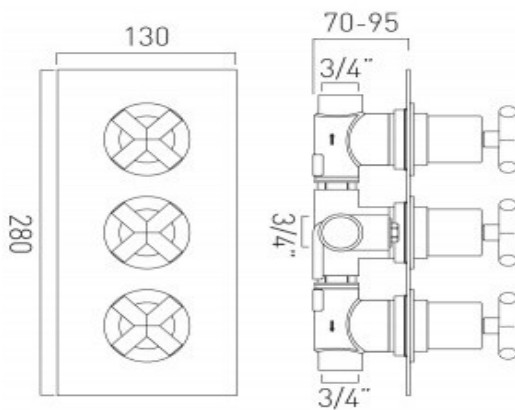

where inspiration flows  
taps | showering | accessories

technical sheet  
product code: ELE-128D/2-C/P

technical drawing:

**description:** DX Elements concealed 2 outlet, 3 handle thermostatic shower valve wall mounted with rectangular backplate thermostatic cartridge V-001C-PLA flow cartridge C-301-RTC 2 x 3/4" female inlets 2 x 3/4" female outlets includes 3/4" - 1/2" adaptors inc. bleed valve for system flush on installation min-max wall mount 70-95mm optimum installation depth 82mm minimum operating pressure 0.2 bar LP (shower) minimum operating pressure 1.0 bar MP (bath)

**finishes:** chrome

**guarantee:** 12 year guarantee

**minimum operating pressure:** 0.2 bar LP shower 1.0 bar MP bath

**flow rate at 3.0 bar flow pressure:** 30 l/min

'mixed measurements' refers to equal hot and cold water supply flow rate for unregulated flow unless flow regulator fitted as standard