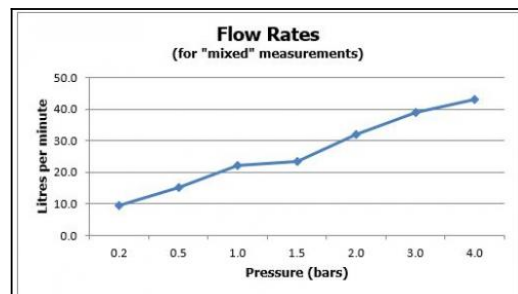

where inspiration flows  
taps | showering | accessories

technical sheet  
product code: ELE-128D/2-C/P

technical drawing:

**description:** DX Elements concealed 2 outlet, 3 handle thermostatic shower valve wall mounted with rectangular backplate thermostatic cartridge V-001C-PLA flow cartridge C-301-RTC 2 x 3/4" female inlets 2 x 3/4" female outlets includes 3/4" - 1/2" adaptors inc. bleed valve for system flush on installation min-max wall mount 70-95mm optimum installation depth 82mm minimum operating pressure 0.2 bar LP (shower) minimum operating pressure 1.0 bar MP (bath)

**finishes:** chrome

**guarantee:** 12 year guarantee

**minimum operating pressure:** 0.2 bar LP shower 1.0 bar MP bath

**flow rate at 3.0 bar flow pressure:** 30 l/min

'mixed measurements' refers to equal hot and cold water supply flow rate for unregulated flow unless flow regulator fitted as standard