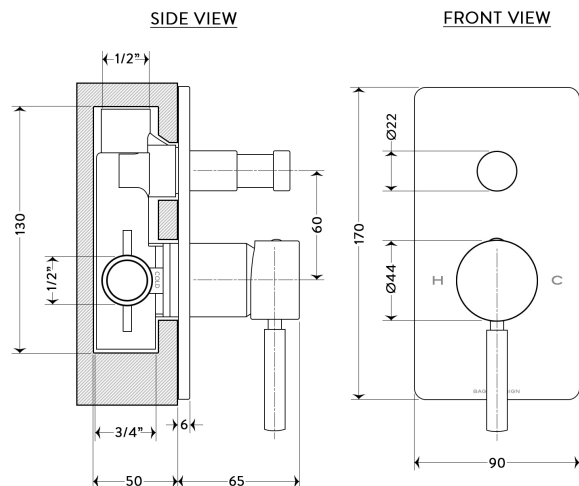

## TECHNICAL DATA SHEET

BRAND: BAGNODESIGN

M-LINE CONCEALED SHOWER MIXER W/DIVERTER MB

### PRODUCT DATA

Range	: M-LINE
Product code	: BDM-MLI-412010-A-BK
Finish/Colour	: MATT BLACK
Product type	: CONCEALED SHOWER MIXER
Material	: BRASS
Connection Size	: 1/2"
Water pressure	: 0.2-5 Bar
RMP	: 1.0 BAR MP

### TECHNICAL INFORMATION

CONCEALED SHOWER MIXER  
WALL MOUNTED  
WITH PUSH/PULL DIVERTER  
SINGLE LEVER  
2X 1/2" INLETS  
1X 1/2" OUTLET & 1X 3/4" OUTLET  
MIN/MAX INSTALL DEPTH 50-70MM

### SCOPE OF DELIVERY

SHOWER MIXER VALVE W/DIVERTER  
HANDLE  
FACE PLATE  
INSTALLATION GUIDE