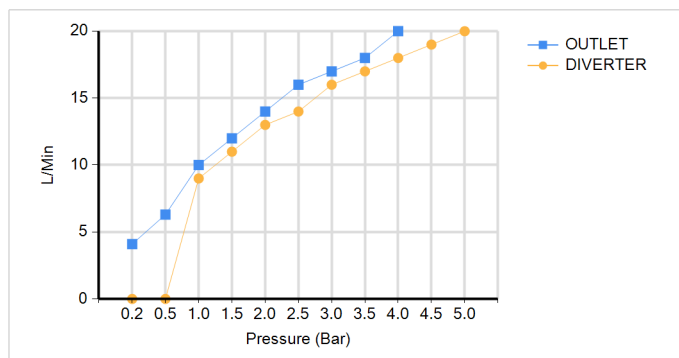

## TECHNICAL DATA SHEET

BRAND: BAGNODESIGN

M-LINE CONCEALED SHOWER MIXER W/DIVERTER MB

### PRODUCT DATA

Range	: M-LINE
Product code	: BDM-MLI-412010-A-BK
Finish/Colour	: MATT BLACK
Product type	: CONCEALED SHOWER MIXER
Material	: BRASS
Connection Size	: 1/2"
Water pressure	: 0.2-5 Bar
RMP	: 1.0 BAR MP

### TECHNICAL INFORMATION

CONCEALED SHOWER MIXER  
WALL MOUNTED  
WITH PUSH/PULL DIVERTER  
SINGLE LEVER  
2X 1/2" INLETS  
1X 1/2" OUTLET & 1X 3/4" OUTLET  
MIN/MAX INSTALL DEPTH 50-70MM

### SCOPE OF DELIVERY

SHOWER MIXER VALVE W/DIVERTER  
HANDLE  
FACE PLATE  
INSTALLATION GUIDE