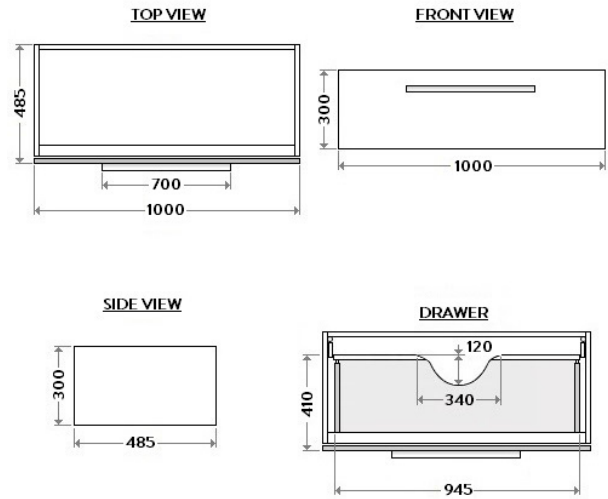

## TECHNICAL DATA SHEET

BRAND: BAGNODESIGN

M-LINE WALL MOUNTED VANITY BASIN UNIT WITH CP HANDLE 1000 LC

### PRODUCT DATA

Range : M-LINE  
Product code : BDF-MLI-1000-LCH  
Finish/Colour : LARCH  
Product type : VANITY  
Material : WOOD  
Connection Size :

### TECHNICAL INFORMATION

VANITY UNIT  
WALL MOUNTED  
I PULL OUT DRAWER  
CHROME HANDLE  
SOFT CLOSING MECHANISMS  
SUPPLIED RIGID (NOT FLAT PACKED)

### SCOPE OF DELIVERY

VANITY UNIT  
HANDLE  
FIXING SCREW