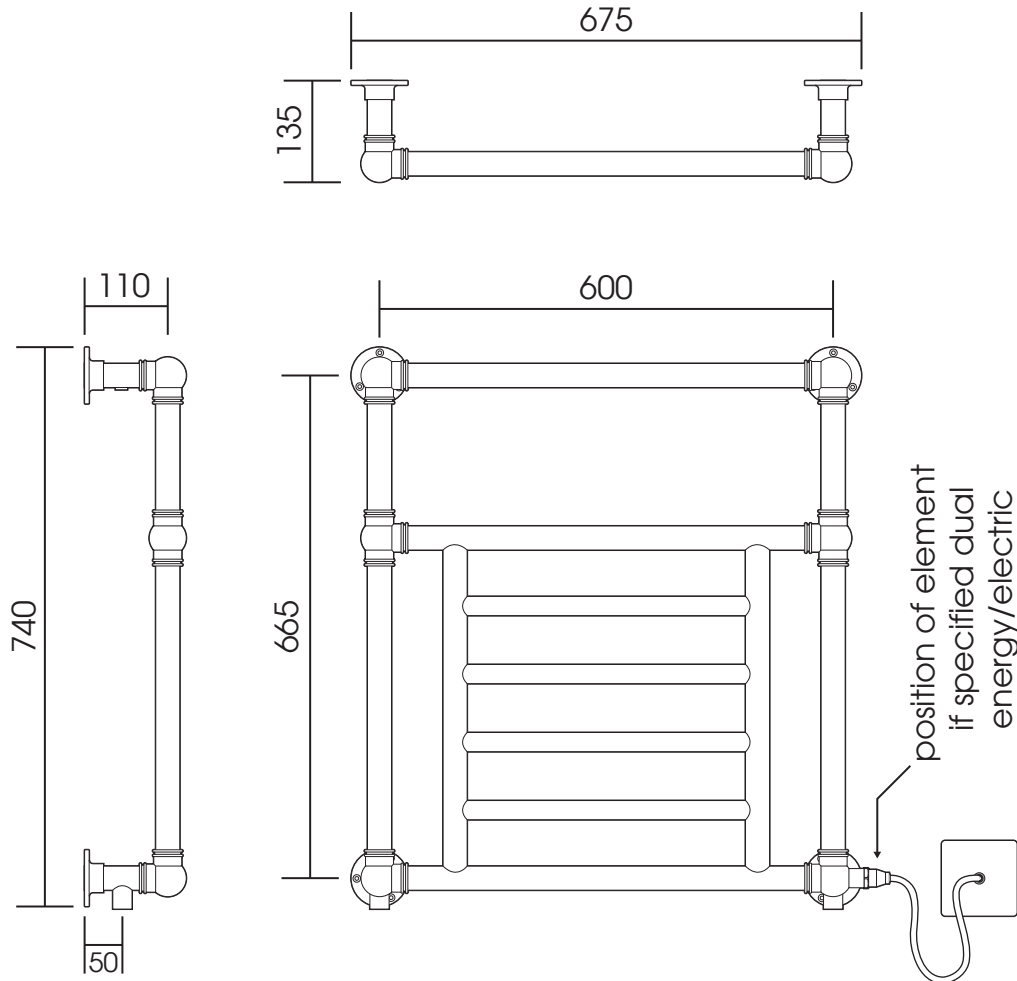

OG019D

Height: 740

Tube \varnothing : 31.8 + 25.4

Width: 675

Output @ 50°C Δ T: 290 W

Depth: 138

Elec. element if specified: 125 W

ALL DIMENSIONS IN MILLIMETRES

Manufactured from ISO/CEN CuZn30As (BS CZ126) brass tube

Vogue UK Ltd. reserve the right to alter specifications without prior notice.

ALL MEASUREMENTS ARE NOMINAL DIMENSIONS ONLY, AND ARE NOT BINDING

SCALE 1:10