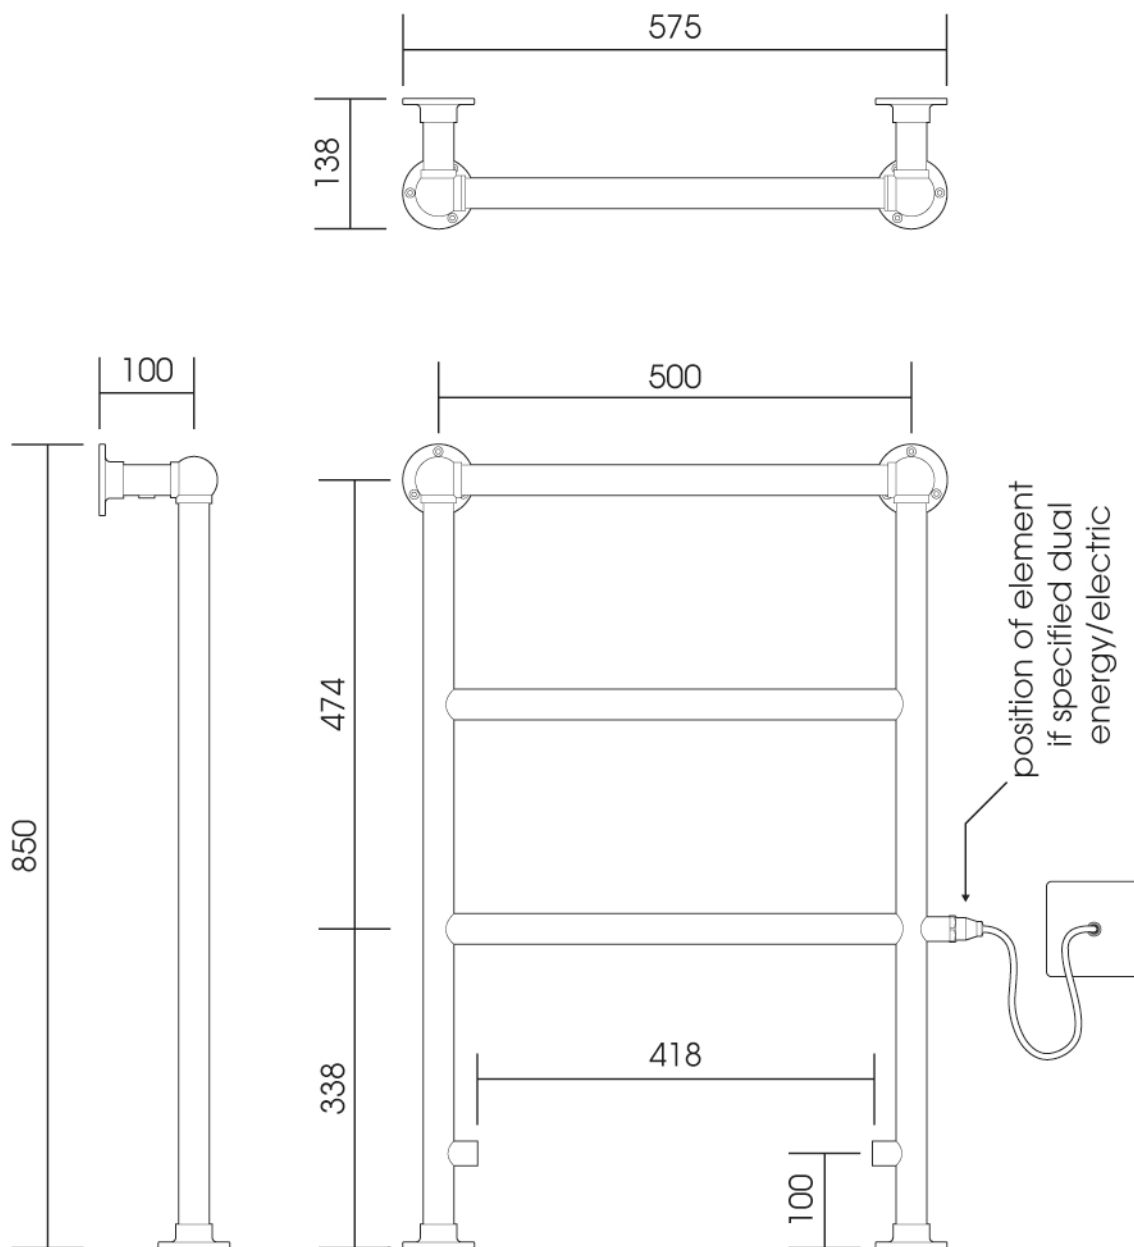

LG001B

Height: 850

Tube \varnothing : 31.8

Width: 575

Output @ 50°C Δ T: 160 W

Depth: 138

Elec. element if specified: 75 W

ALL DIMENSIONS IN MILLIMETRES

Manufactured from ISO/CEN CuZn30As (BS CZ126) brass tube

Vogue UK Ltd. reserve the right to alter specifications without prior notice.

ALL MEASUREMENTS ARE NOMINAL DIMENSIONS ONLY, AND ARE NOT BINDING

SCALE 1:8