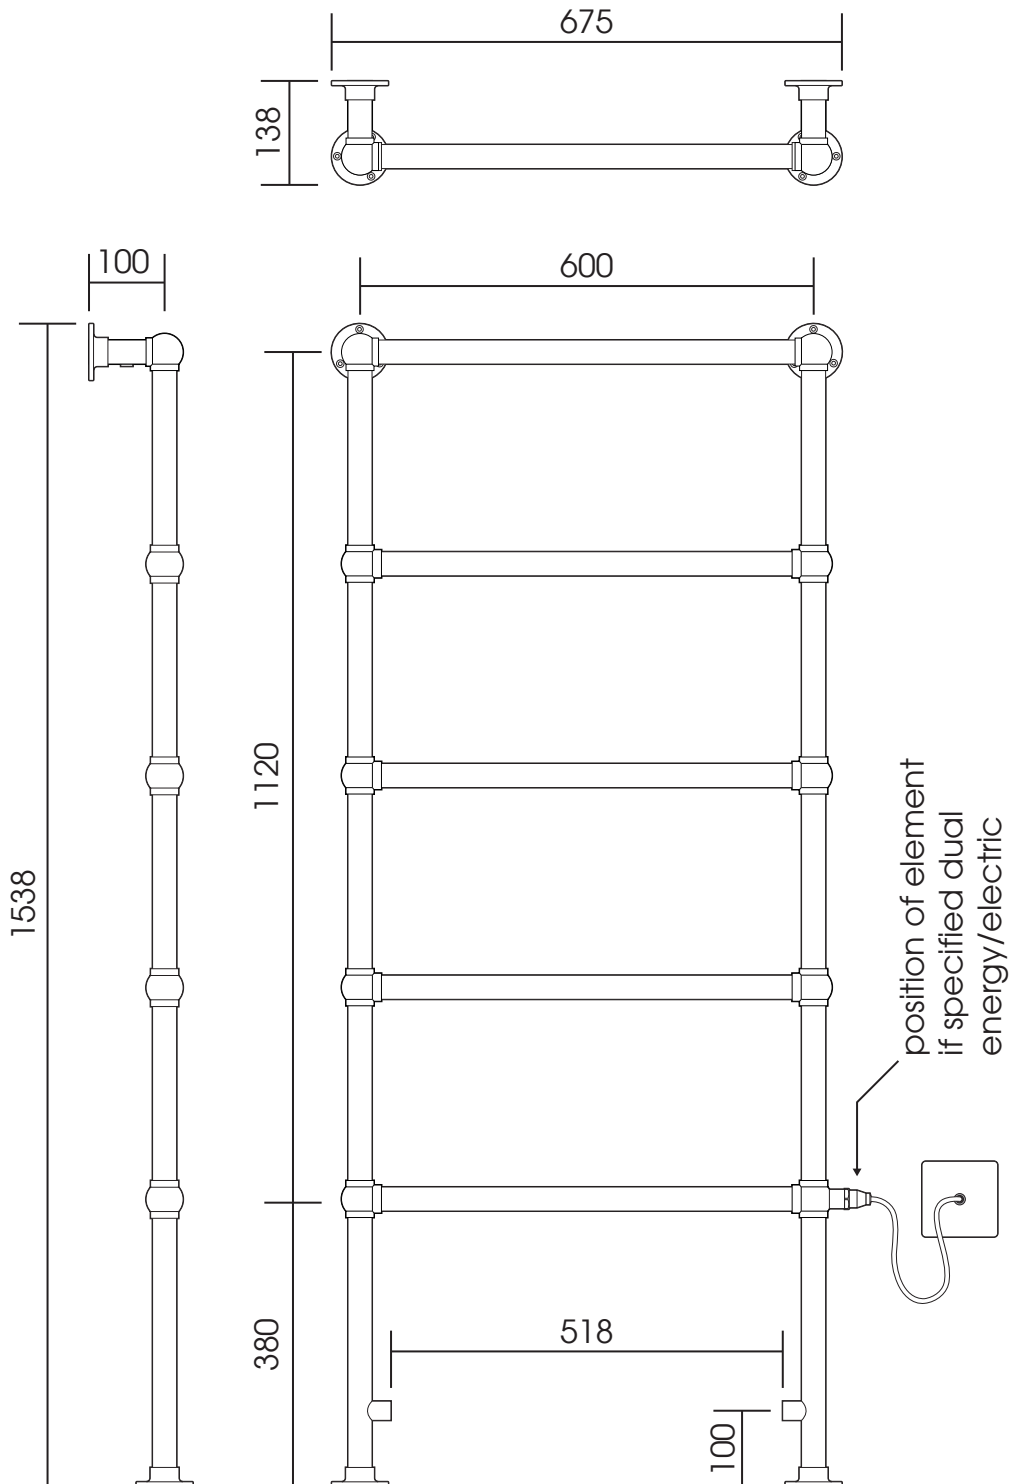

LG021H

Height: 1538

Tube \varnothing : 31.8

Width: 675

Output @ 50°C Δ T: 327 W

Depth: 138

Elec. element if specified: 150 W

All dimensions in millimetres

Manufactured from ISO/CEN CuZn30As (BS CZ126) brass tube

Vogue UK Ltd. reserve the right to alter specifications without prior notice.
All measurements are nominal dimensions only, and are not binding

SCALE 1:10