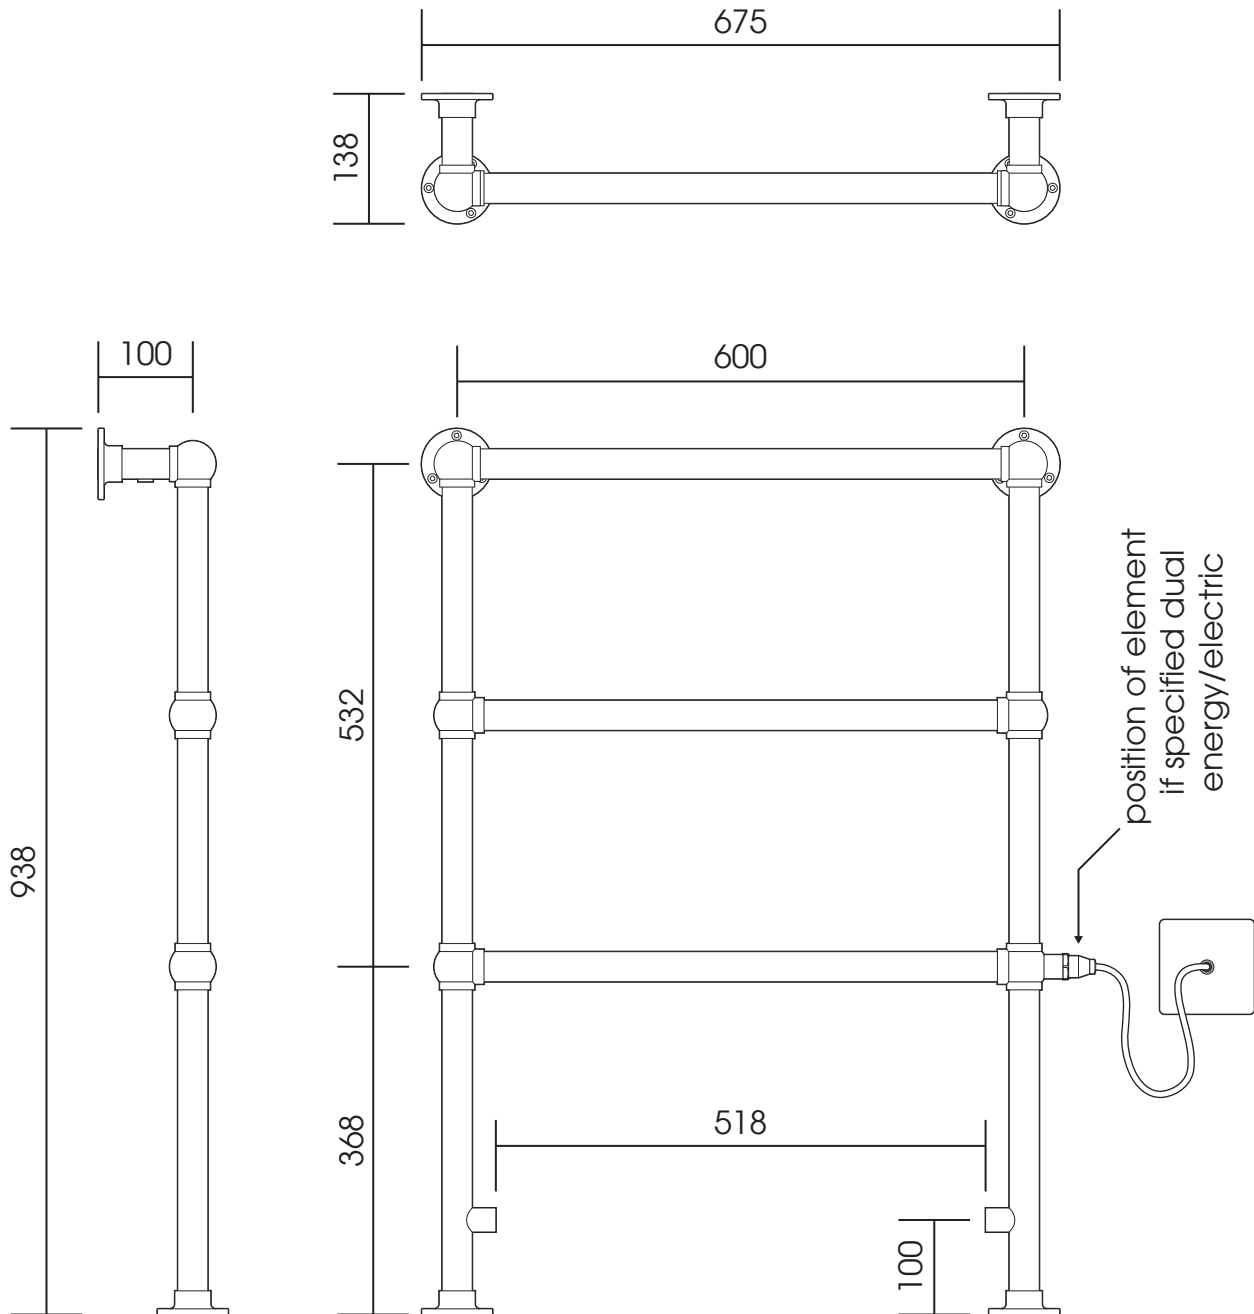

# LG024A

Height: 938

Tube  $\varnothing$  : 31.8

Width: 675

Output @ 50°C $\Delta$ T: 188 W

Depth: 138

Elec. element if specified: 100 W

ALL DIMENSIONS IN MILLIMETRES

Manufactured from ISO/CEN CuZn30As (BS CZ126) brass tube

Vogue UK Ltd. reserve the right to alter specifications without prior notice.

ALL MEASUREMENTS ARE NOMINAL DIMENSIONS ONLY, AND ARE NOT BINDING

SCALE 1:8