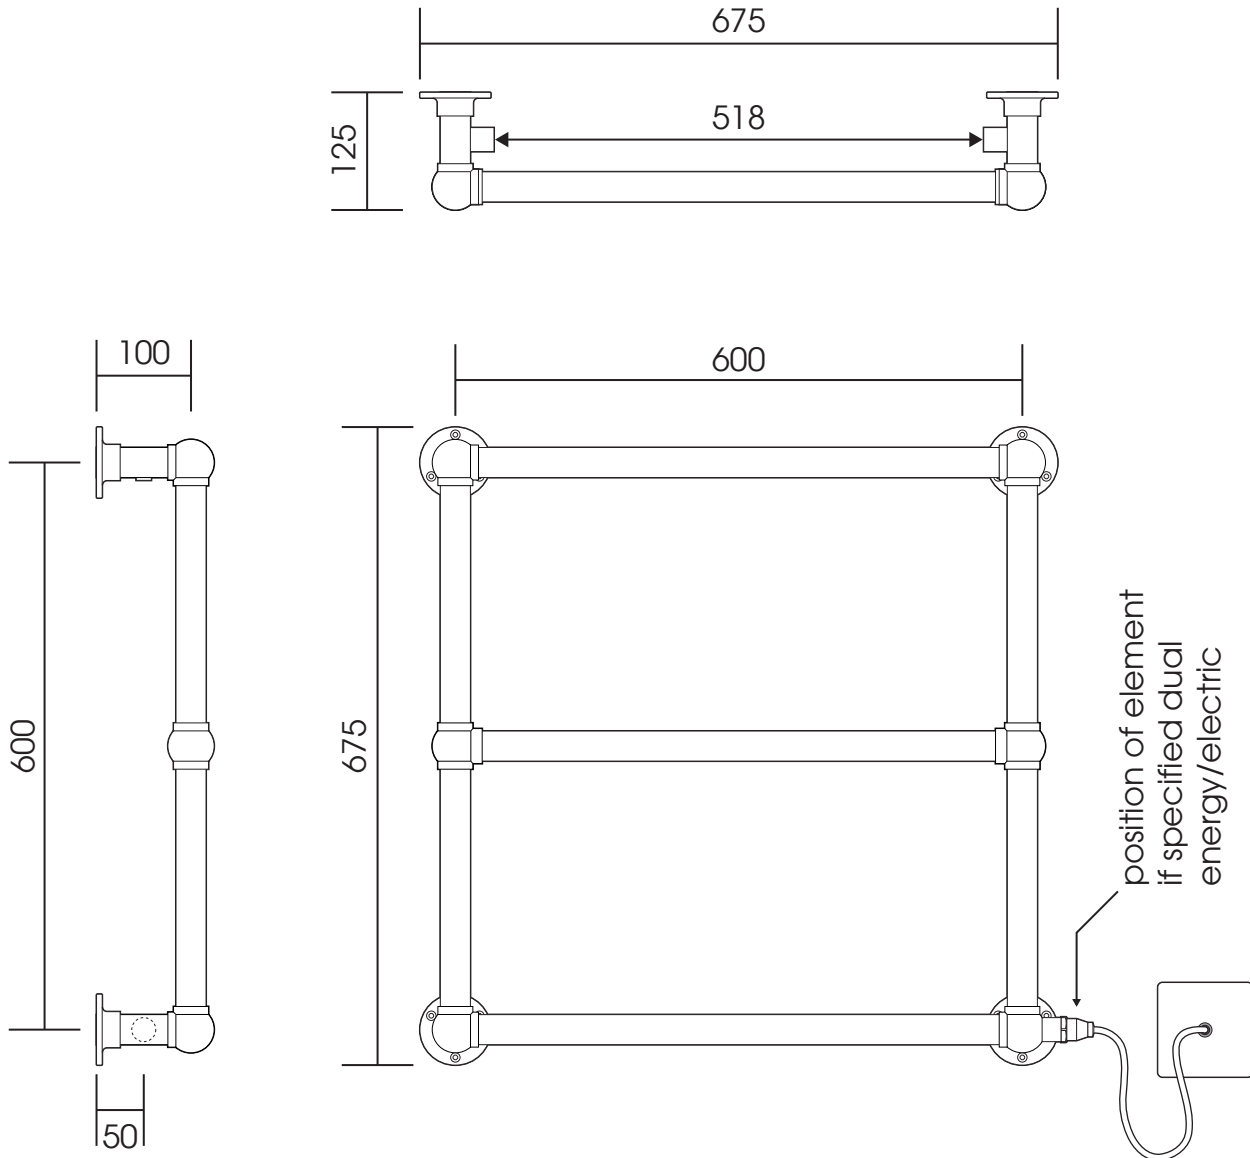

LG025A

Height: 675

Tube \varnothing : 31.8

Width: 675

Output @ 50°C Δ T: 167 W

Depth: 125

Elec. element if specified: 100 W

All dimensions in millimetres

Manufactured from ISO/CEN CuZn30As (BS CZ126) brass tube

Vogue UK Ltd. reserve the right to alter specifications without prior notice.
All measurements are nominal dimensions only, and are not binding

SCALE 1:8