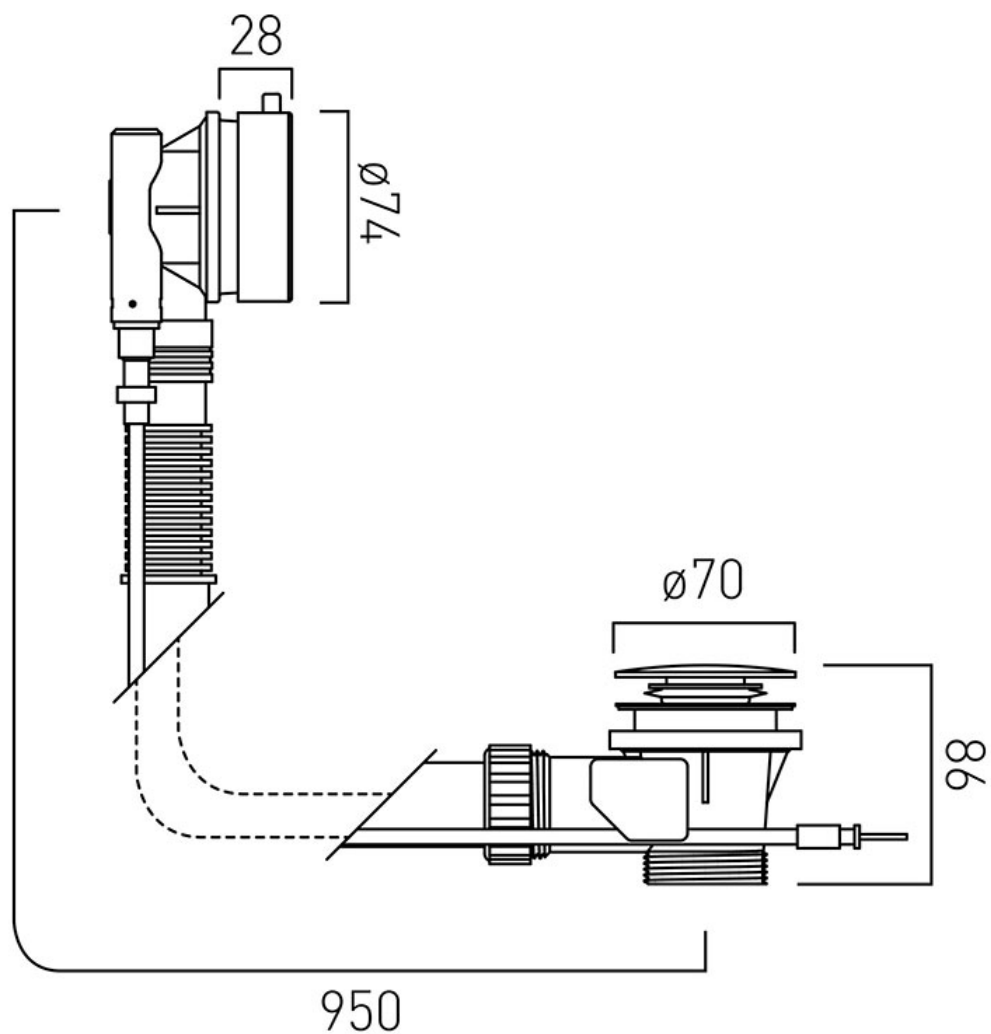

# SPECIFICATION SHEET

**COLLECTION:** OTHER

**PRODUCT CODE:** WG-71552A-CP

**DESCRIPTION:**

bath pop-up waste and overflow  
extended version  
1.1/2" x 10mm threaded outlet connection  
min-max overflow bath thickness 1mm-12mm

# TECHNICAL DRAWING

COLLECTION: OTHER

PRODUCT CODE: WG-71552A-CP

tel: 01934 744466  
email: sales@vado.com  
www.vado.com

**where inspiration flows**  
taps | showering | accessories