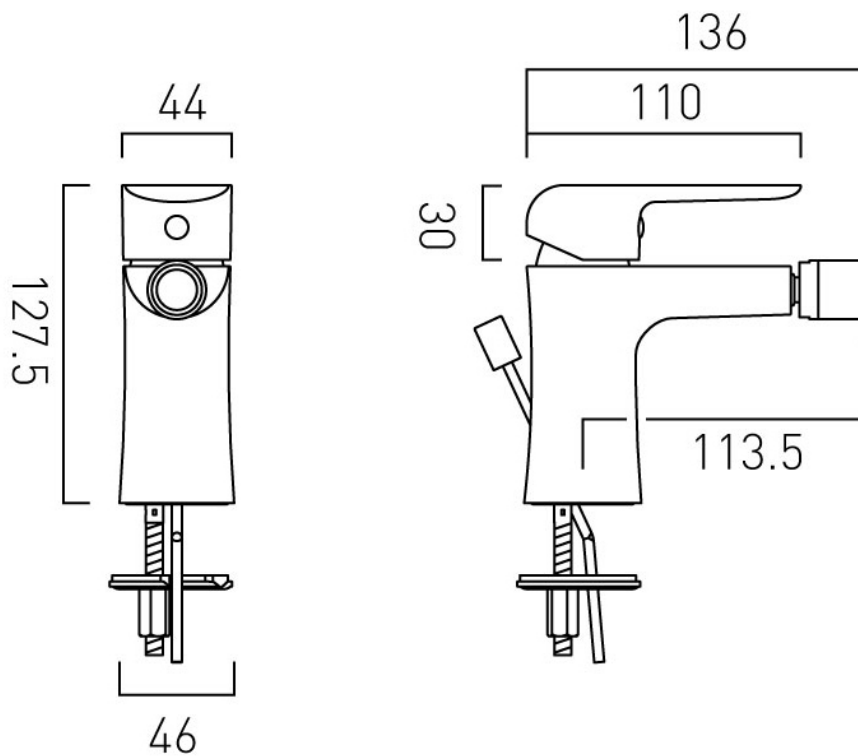

SPECIFICATION SHEET

COLLECTION: VALA

PRODUCT CODE: AX-VAL-110-CP

DESCRIPTION:

mono bidet mixer
single lever
deck mounted
with pop-up waste
with Neoperl dual core aerator
ceramic cartridge W-003-N35
2 x 1/2" nut x 400mm flexipipe connections
deck mount drill hole diameter 35mm
minimum operating pressure 0.2 bar LP

FINISH:

Chrome

MINIMUM OPERATING PRESSURE:

0.2 bar LP

FLOW RATE AT 3.0 BAR FLOW PRESSURE:

3.8 l/m

tel: 01934 744466
email: sales@vado.com
www.vado.com

where inspiration flows
taps | showering | accessories

TECHNICAL DRAWING

COLLECTION: VALA

PRODUCT CODE: AX-VAL-110-CP

tel: 01934 744466
email: sales@vado.com
www.vado.com

where inspiration flows
taps | showering | accessories