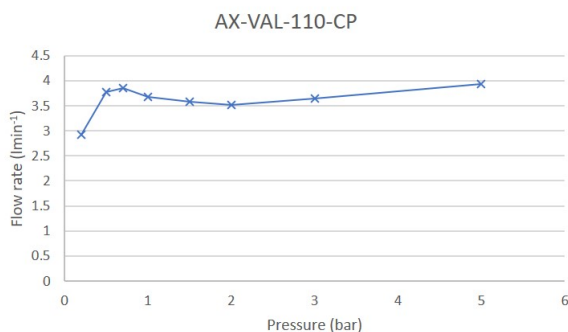

SPECIFICATION SHEET

COLLECTION: VALA

PRODUCT CODE: AX-VAL-110-CP

DESCRIPTION:

mono bidet mixer
single lever
deck mounted
with pop-up waste
with Neoperl dual core aerator
ceramic cartridge W-003-N35
2 x 1/2" nut x 400mm flexipipe connections
deck mount drill hole diameter 35mm
minimum operating pressure 0.2 bar LP

FINISH:

Chrome

MINIMUM OPERATING PRESSURE:

0.2 bar LP

FLOW RATE AT 3.0 BAR FLOW PRESSURE:

3.8 l/m

tel: 01934 744466
email: sales@vado.com
www.vado.com

where inspiration flows
taps | showering | accessories