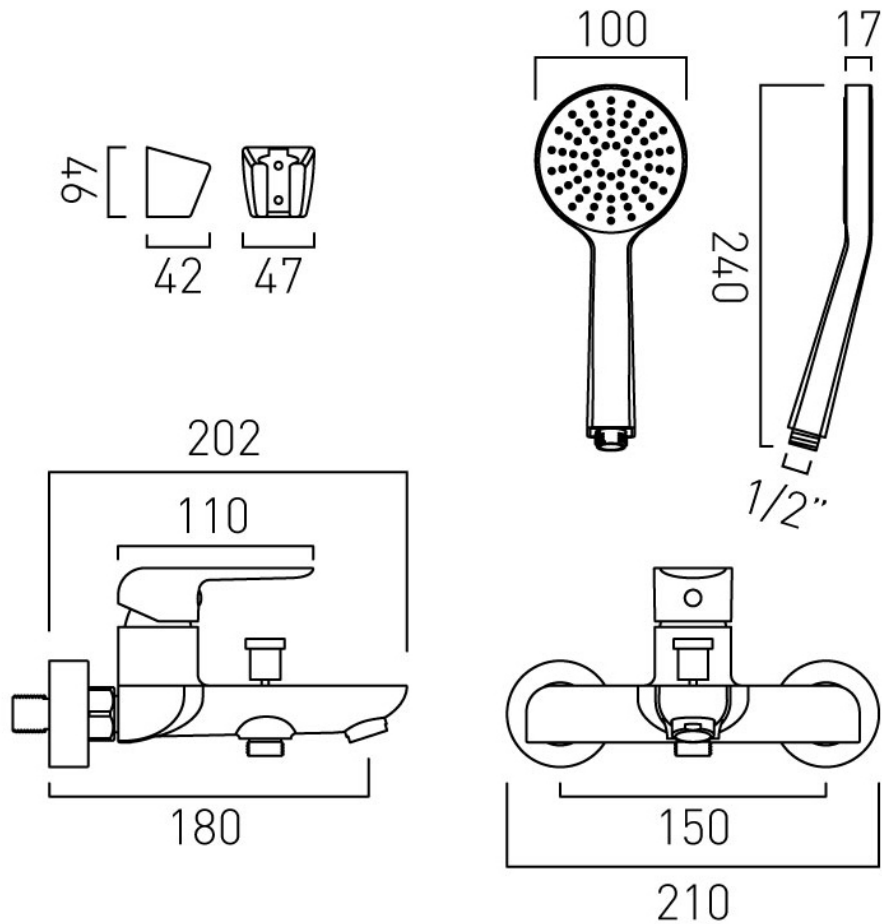

SPECIFICATION SHEET

COLLECTION: VALA

PRODUCT CODE: AX-VAL-123+K-CP

DESCRIPTION:

exposed bath shower mixer

single lever

wall mounted

with Neoperl water flow straightener

with Sirkel single function shower kit

ceramic cartridge W-002-N35

1/2" x 3/4" x 50mm eccentric threaded connections

minimum operating pressure 1.0 bar MP

FINISH:

Chrome

MINIMUM OPERATING PRESSURE:

1.0 bar MP

FLOW RATE AT 3.0 BAR FLOW PRESSURE:

Bath: 27.4 l/m, Shower: 18 l/m

tel: 01934 744466

email: sales@vado.com

www.vado.com

where inspiration flows

taps | showering | accessories

TECHNICAL DRAWING

COLLECTION: VALA

PRODUCT CODE: AX-VAL-123+K-CP

tel: 01934 744466
email: sales@vado.com
www.vado.com

where inspiration flows
taps | showering | accessories