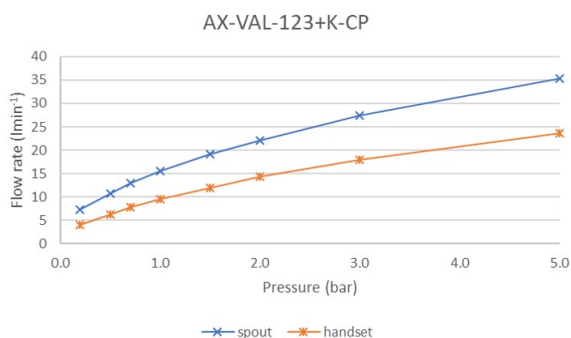

SPECIFICATION SHEET

COLLECTION: VALA

PRODUCT CODE: AX-VAL-123+K-CP

DESCRIPTION:

exposed bath shower mixer

single lever

wall mounted

with Neoperl water flow straightener

with Sirkel single function shower kit

ceramic cartridge W-002-N35

1/2" x 3/4" x 50mm eccentric threaded connections

minimum operating pressure 1.0 bar MP

FINISH:

Chrome

MINIMUM OPERATING PRESSURE:

1.0 bar MP

FLOW RATE AT 3.0 BAR FLOW PRESSURE:

Bath: 27.4 l/m, Shower: 18 l/m

tel: 01934 744466

email: sales@vado.com

www.vado.com

where inspiration flows

taps | showering | accessories

TECHNICAL DRAWING