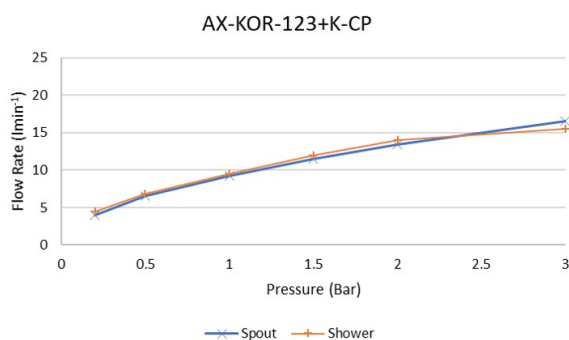

FLOW RATE AT 3.0 BAR FLOW PRESSURE:

Bath: 22 l/m, Shower: 16.5 l/m

tel: 01934 744466

email: sales@vado.com

www.vado.com

where inspiration flows

taps | showering | accessories