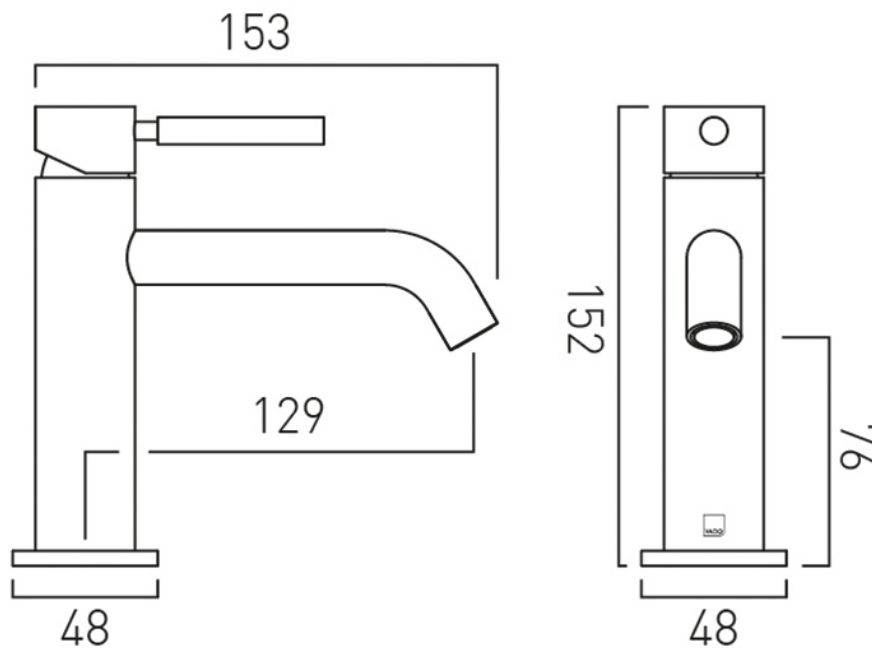

SPECIFICATION SHEET

COLLECTION: KNURLED ACCENTS

PRODUCT CODE: IND-ORI200/SB-BLKK

DESCRIPTION:

knurled Accents slimline 2 hole basin mixer
single lever, wall mounted
with water flow aerator
ceramic cartridge CAR-K35B
2 x 1/2" inlets
min-max wall mount 55-72mm
tile-to mortar guard included
wall mount drill hole diameters:
spout 40-48mm handle 45-48mm
minimum operating pressure 0.2 bar LP

tel: 01934 744466
email: sales@vado.com
www.vado.com

where inspiration flows
taps | showering | accessories

TECHNICAL DRAWING

COLLECTION: KNURLED ACCENTS

PRODUCT CODE: IND-ORI200/SB-BLKK

tel: 01934 744466
email: sales@vado.com
www.vado.com