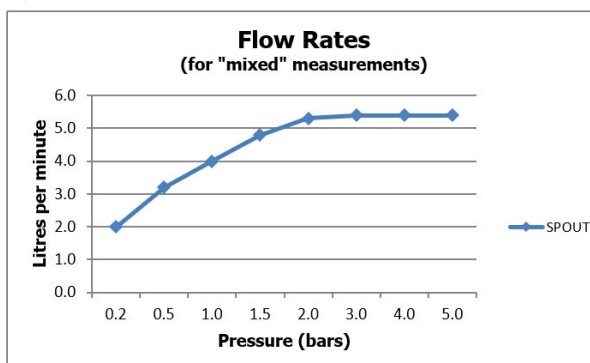

FINISH:

Brushed Black

FLOW REGULATOR:

5l/min fitted as standard

MINIMUM OPERATING PRESSURE:

1.0 bar MP

FLOW RATE AT 3.0 BAR FLOW PRESSURE:

5 l/min