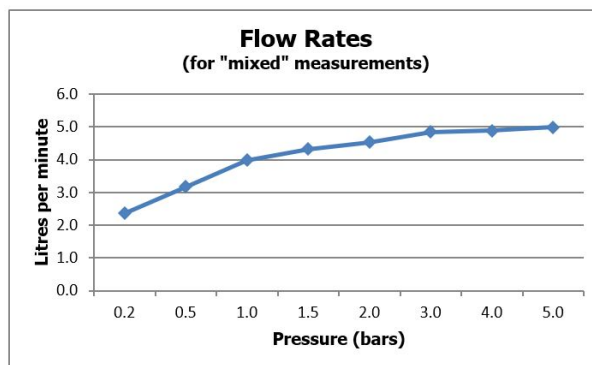

SPECIFICATION SHEET

COLLECTION: KNURLED ACCENTS

PRODUCT CODE: IND-T148/2-BLKK

DESCRIPTION:

knurled Accents Tablet
2 outlet 2 handle
vertical concealed thermostatic shower valve
with all-flow function
thermostatic cartridge V-704-34S
diverter cartridge FL-802-33/2MX
2 x 3/4" female inlets
2 x 3/4" female outlets
includes 3/4" - 1/2" adaptors
tile-to mortar guard included
min-max wall mount 75-100mm
optimum installation depth 87mm
minimum operating pressure
0.2 bar LP (shower) 1.0 bar MP (bath)

FINISH:

Brushed Black

MINIMUM OPERATING PRESSURE:

0.2 bar LP (shower) 1.0 bar MP (bath)

FLOW RATE AT 3.0 BAR FLOW PRESSURE:

32 l/min

15
year guarantee

tel: 01934 744466
email: sales@vado.com
www.vado.com