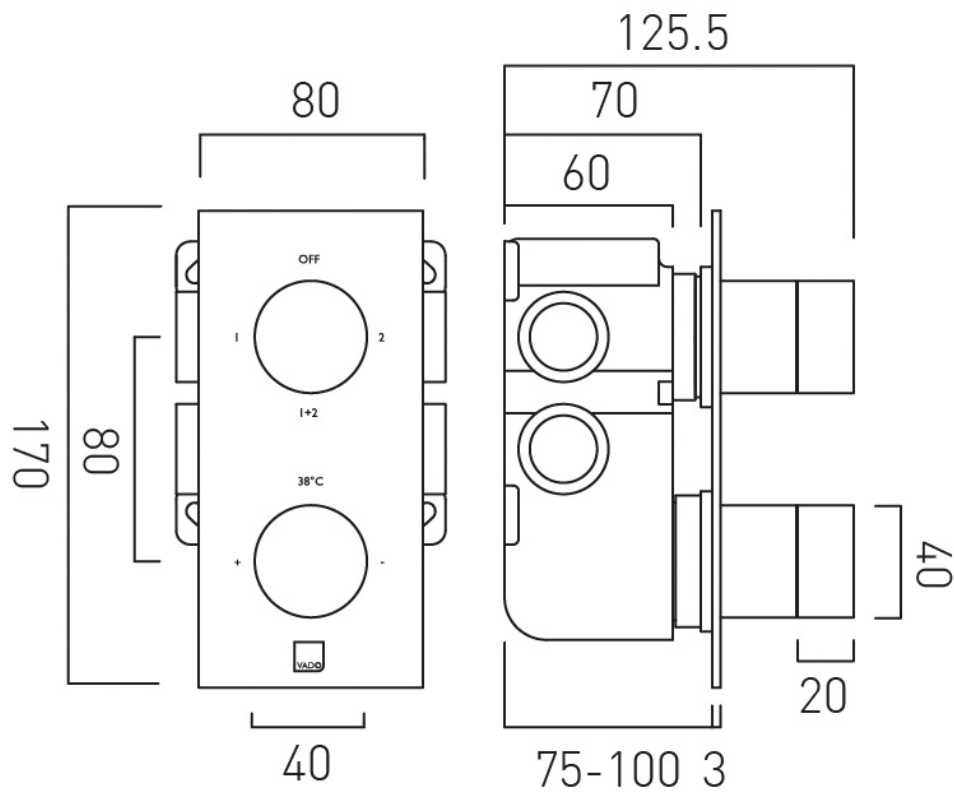

SPECIFICATION SHEET

COLLECTION: KNURLED ACCENTS

PRODUCT CODE: IND-T148/2-BLKK

DESCRIPTION:

knurled Accents Tablet
2 outlet 2 handle
vertical concealed thermostatic shower valve
with all-flow function
thermostatic cartridge V-704-34S
diverter cartridge FL-802-33/2MX
2 x 3/4" female inlets
2 x 3/4" female outlets
includes 3/4" - 1/2" adaptors
tile-to mortar guard included
min-max wall mount 75-100mm
optimum installation depth 87mm
minimum operating pressure
0.2 bar LP (shower) 1.0 bar MP (bath)

FINISH:

Brushed Black

MINIMUM OPERATING PRESSURE:

0.2 bar LP (shower) 1.0 bar MP (bath)

FLOW RATE AT 3.0 BAR FLOW PRESSURE:

32 l/min

15
year guarantee

tel: 01934 744466
email: sales@vado.com
www.vado.com

where inspiration flows
taps | showering | accessories

TECHNICAL DRAWING

COLLECTION: KNURLED ACCENTS

PRODUCT CODE: IND-T148/2-BLKK

tel: 01934 744466
email: sales@vado.com
www.vado.com

where inspiration flows
taps | showering | accessories