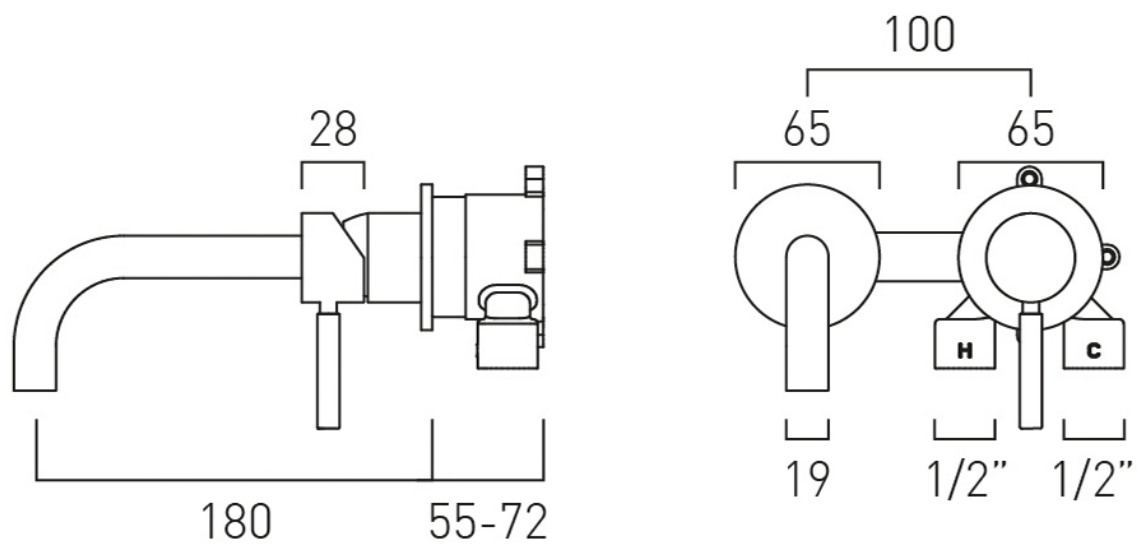

SPECIFICATION SHEET

COLLECTION: KNURLED ACCENTS

PRODUCT CODE: ORI-209S/A-CPK

DESCRIPTION:

slimline Knurled Accents 2 hole basin mixer single lever, wall mounted with water flow aerator ceramic cartridge CAR-K35B
2 x 1/2" inlets
min-max wall mount 55-72mm
tile-to mortar guard included
wall mount drill hole diameters:
spout 40-48mm handle 45-48mm
minimum operating pressure 0.2 bar LP
when installing below 1.0 bar pressure, removal of the flow regulator is required

FINISH:

Chrome

FLOW REGULATOR:

5 l/m flow regulator fitted as standard

MINIMUM OPERATING PRESSURE:

0.2 bar LP

FLOW RATE AT 3.0 BAR FLOW PRESSURE:

4.9 l/m

tel: 01934 744466
email: sales@vado.com
www.vado.com

where inspiration flows
taps | showering | accessories

TECHNICAL DRAWING

COLLECTION: KNURLED ACCENTS

PRODUCT CODE: ORI-209S/A-CPK

tel: 01934 744466
email: sales@vado.com
www.vado.com