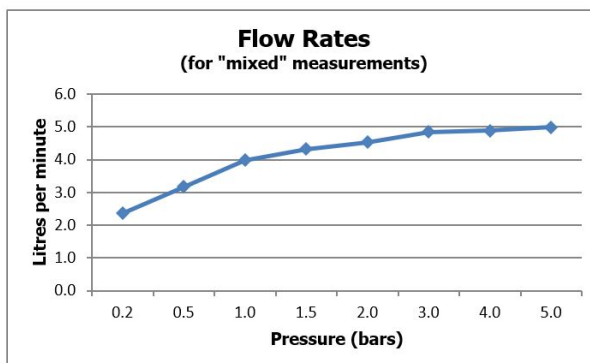

SPECIFICATION SHEET

COLLECTION: KNURLED ACCENTS

PRODUCT CODE: ORI-209S/A-CPK

DESCRIPTION:

slimline Knurled Accents 2 hole basin mixer single lever, wall mounted with water flow aerator ceramic cartridge CAR-K35B
2 x 1/2" inlets
min-max wall mount 55-72mm
tile-to mortar guard included
wall mount drill hole diameters:
spout 40-48mm handle 45-48mm
minimum operating pressure 0.2 bar LP
when installing below 1.0 bar pressure, removal of the flow regulator is required

FINISH:

Chrome

FLOW REGULATOR:

5 l/m flow regulator fitted as standard

MINIMUM OPERATING PRESSURE:

0.2 bar LP

FLOW RATE AT 3.0 BAR FLOW PRESSURE:

4.9 l/m