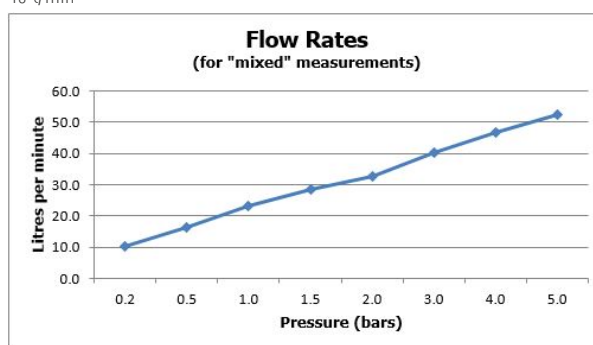

SPECIFICATION SHEET

COLLECTION: OMIKA NOIR

PRODUCT CODE: IND-OMI/HEAD-PB

DESCRIPTION:

rectangular shower head
single function
easy clean
200 x 300mm (8" x 12")
minimum operating pressure 1.0 bar MP

FINISH:

Polished Black

MINIMUM OPERATING PRESSURE:

1.0 bar MP

FLOW RATE AT 3.0 BAR FLOW PRESSURE:

40 l/min

tel: 01934 744466
email: sales@vado.com
www.vado.com

where inspiration flows
taps | showering | accessories