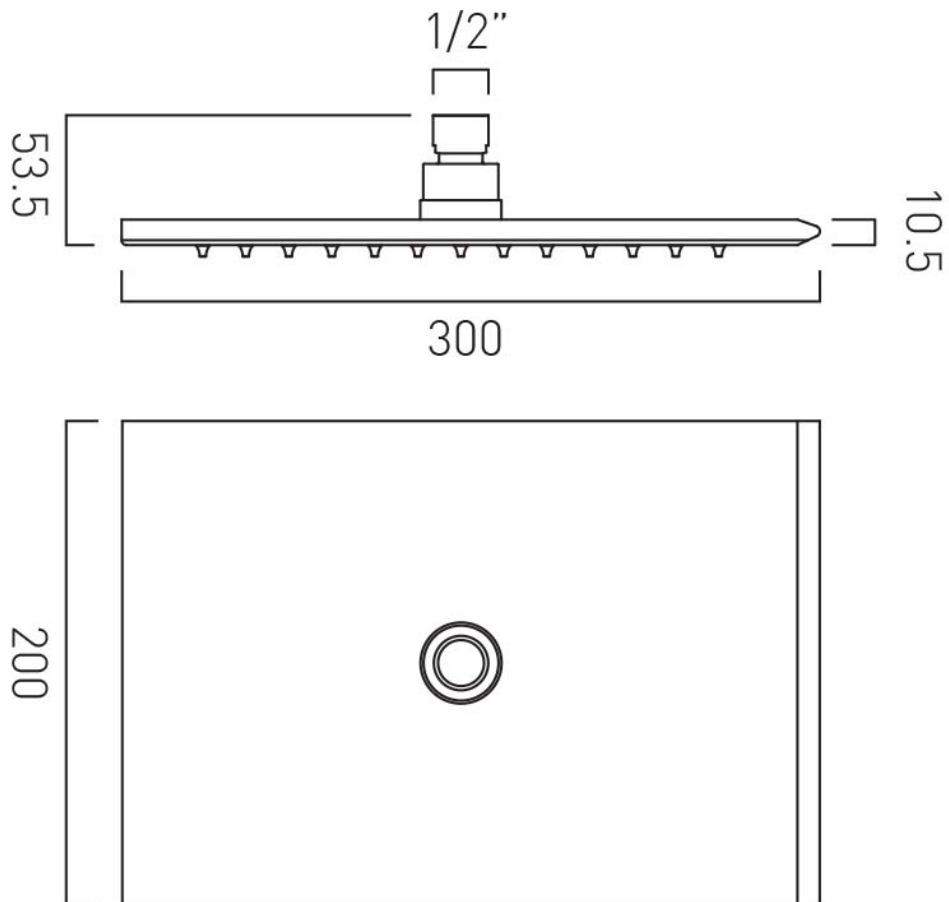

TECHNICAL DRAWING

COLLECTION: OMIKA NOIR

PRODUCT CODE: IND-OMI/HEAD-PB

tel: 01934 744466
email: sales@vado.com
www.vado.com

where inspiration flows
taps | showering | accessories