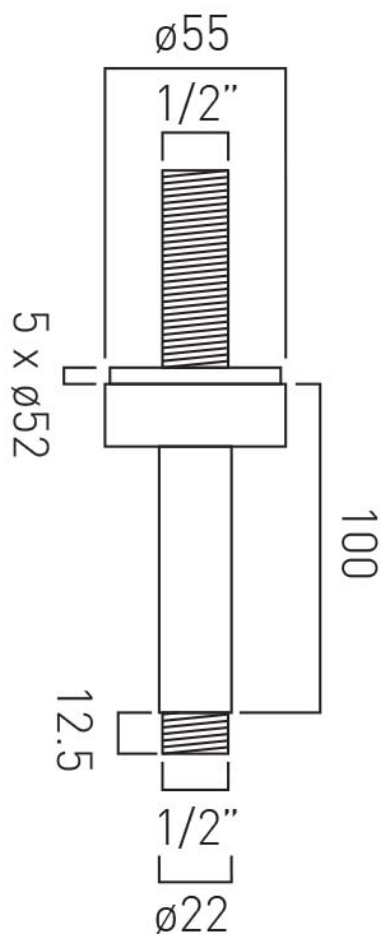

SPECIFICATION SHEET

COLLECTION: OMIKA NOIR

PRODUCT CODE: IND-CMA/RO/4IN-PB

DESCRIPTION:

fixed head ceiling mounting arm
100mm (4")
1/2" x 70mm threaded inlet
1/2" threaded outlet

FINISH:

Polished Black

tel: 01934 744466
email: sales@vado.com
www.vado.com

where inspiration flows
taps | showering | accessories

TECHNICAL DRAWING

COLLECTION: OMIKA NOIR

PRODUCT CODE: IND-CMA/RO/4IN-PB

tel: 01934 744466
email: sales@vado.com
www.vado.com

where inspiration flows
taps | showering | accessories