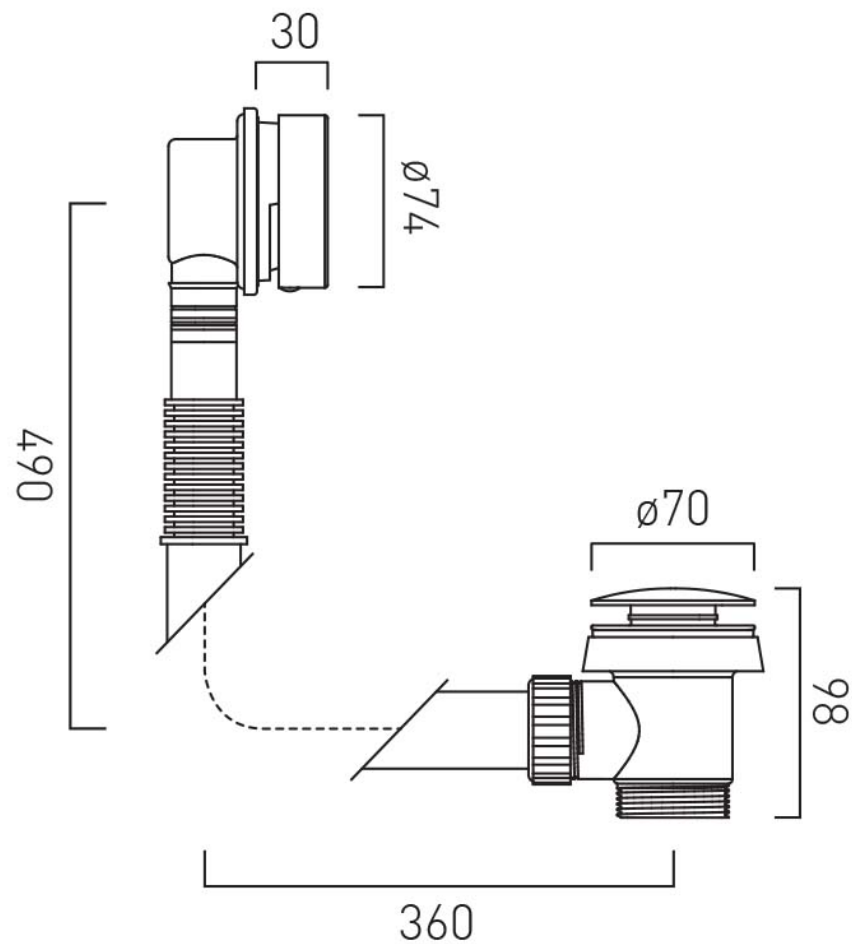

SPECIFICATION SHEET

COLLECTION: OMIKA NOIR

PRODUCT CODE: IND-71389/RO-PB

DESCRIPTION:

push type bath waste and overflow
1.1/2" x 10mm threaded outlet connection
min-max overflow bath thickness 1mm-14mm

FINISH:

Polished Black

tel: 01934 744466
email: sales@vado.com
www.vado.com

where inspiration flows
taps | showering | accessories

TECHNICAL DRAWING

COLLECTION: OMIKA NOIR

PRODUCT CODE: IND-71389/RO-PB

tel: 01934 744466
email: sales@vado.com
www.vado.com