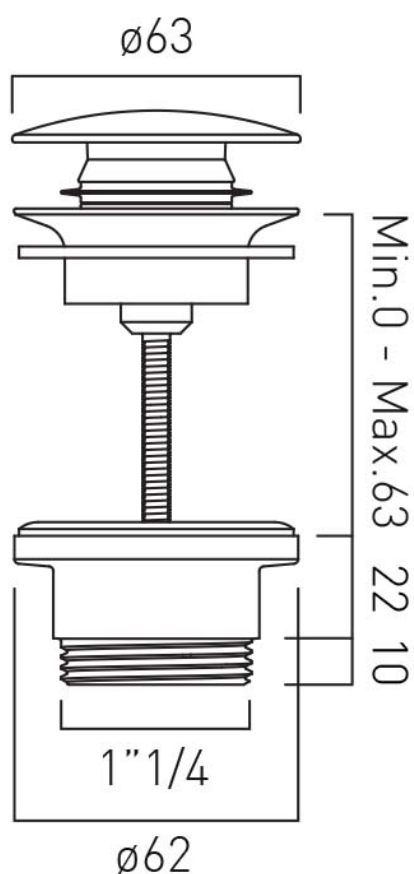

SPECIFICATION SHEET

COLLECTION: OMIKA NOIR
PRODUCT CODE: IND-395-PB

DESCRIPTION:

Universal basin waste with all brass housing and cap

Durable soft-press polymer clic-clac mechanism tested to 60,000 cycles, equivalent to 30 years of use

Easily converted from a clic-clac to a free-flow waste using the components supplied

Suitable for all basins whether slotted or unslotted

The cap can be easily unscrewed for cleaning

FINISH:

Polished Black

tel: 01934 744466
email: sales@vado.com
www.vado.com

where inspiration flows
taps | showering | accessories

TECHNICAL DRAWING

COLLECTION: OMIKA NOIR
PRODUCT CODE: IND-395-PB

tel: 01934 744466
email: sales@vado.com
www.vado.com