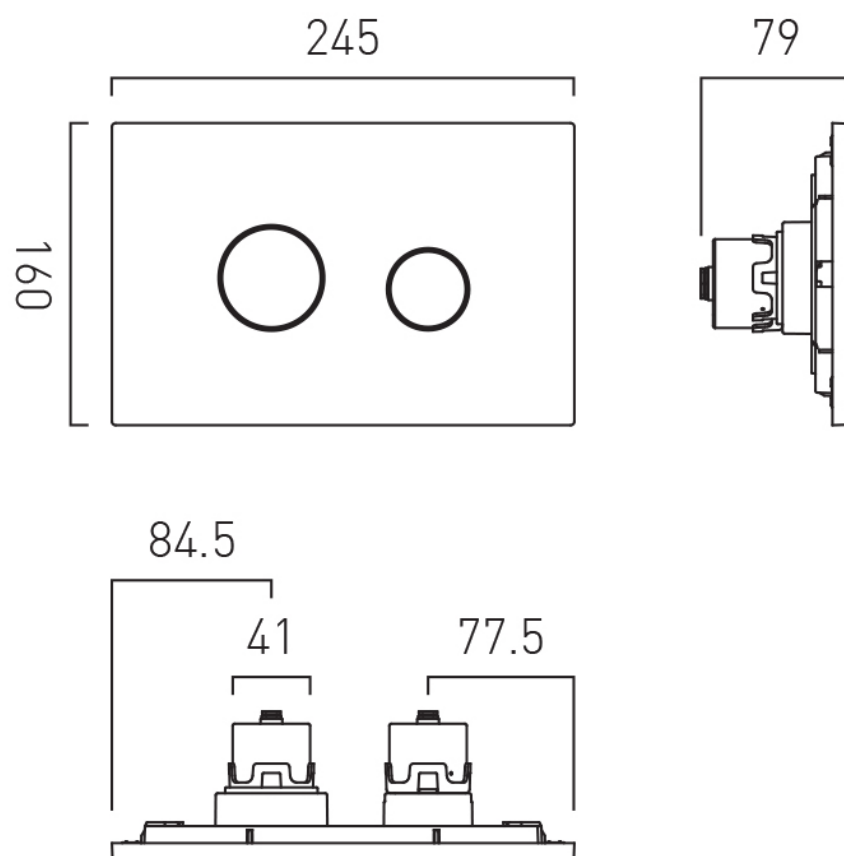

SPECIFICATION SHEET

COLLECTION: FLUSH CISTERNS AND PLATES

PRODUCT CODE: IND-195-RO-BLK

DESCRIPTION:

horizontal round dual flush trim kit
2 x pneumatic flush actuation controls
easy to use push-fit pneumatic hose connections
rectangle backplate

FINISH:

Brushed Black

tel: 01934 744466
email: sales@vado.com
www.vado.com

where inspiration flows
taps | showering | accessories

TECHNICAL DRAWING

COLLECTION: FLUSH CISTERNS AND PLATES

PRODUCT CODE: IND-195-RO-BLK