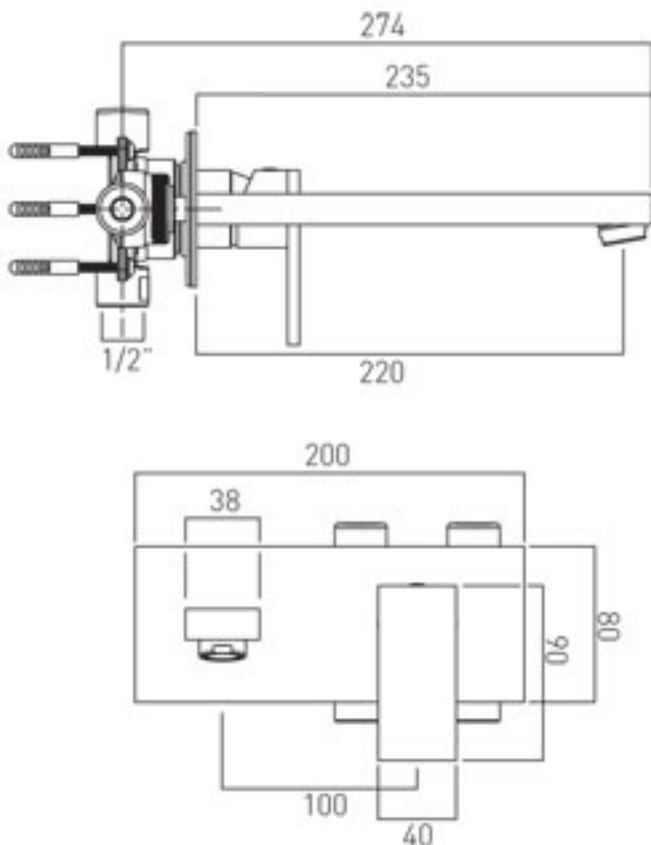

Technical sheet: NOT-109S-220

- basin mixer with extended spout
- wall mounted
- single lever
- with water flow aerator
- ceramic cartridge CAR-K35B
- 2 x 1/2" inlets
- min-max wall mount 47-67mm
- minimum operating pressure 1.0 bar MP
- chrome

Technical drawing

All products include a 12 year guarantee.