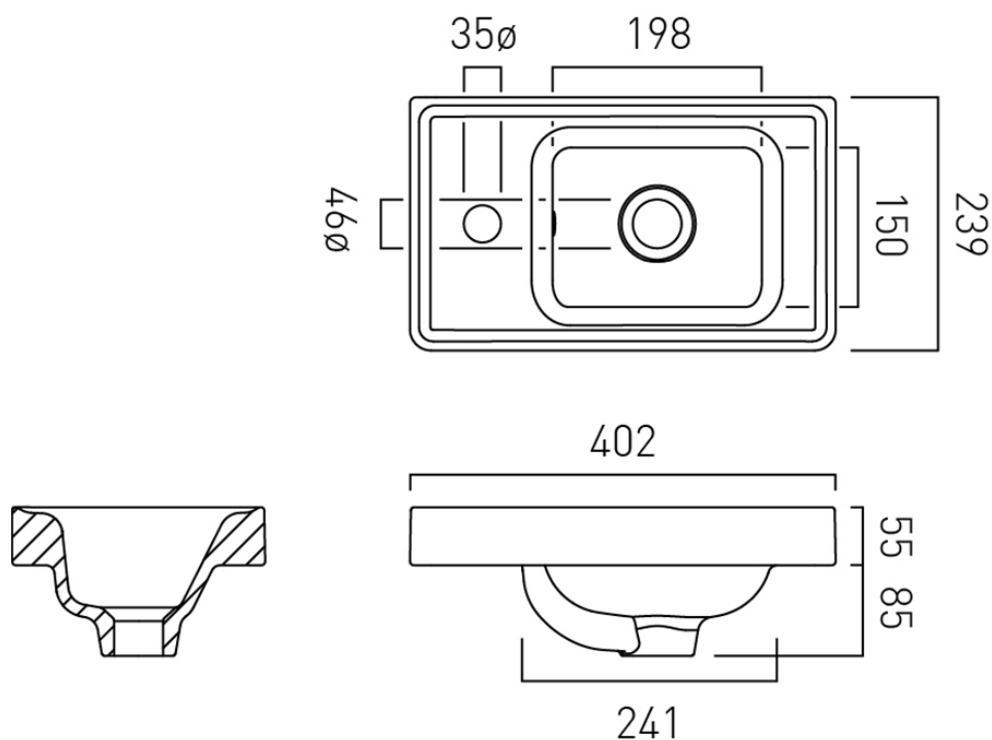

TECHNICAL DRAWING

COLLECTION: CAMEO
PRODUCT CODE: CAM-BM4L-AW

tel: 01934 744466
email: sales@vado.com
www.vado.com

WHERE INSPIRATION FLOWS
TAPS | SHOWERS | ACCESSORIES