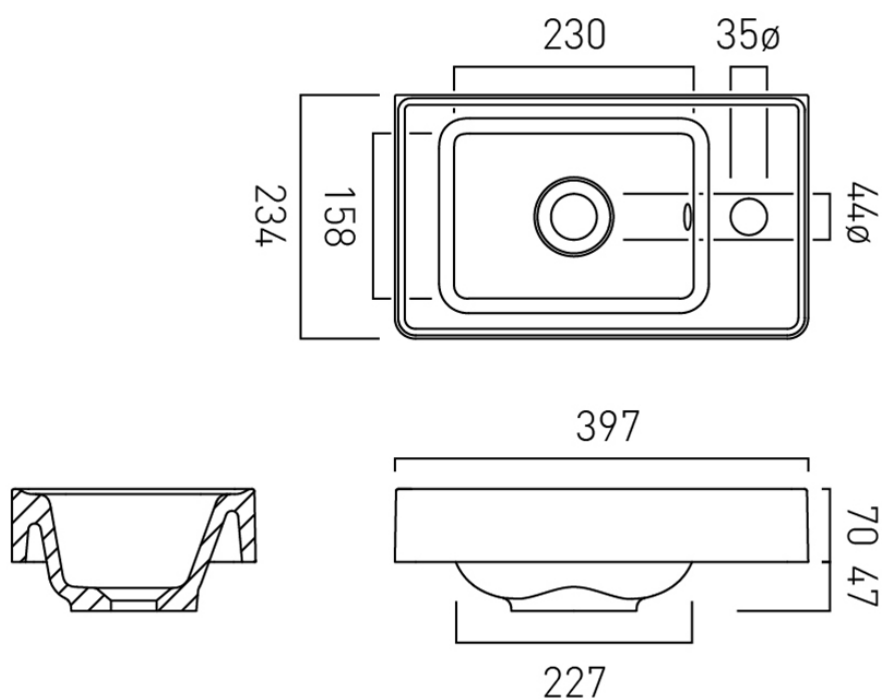

TECHNICAL DRAWING

COLLECTION: CAMEO
PRODUCT CODE: CAM-BM4R-CB

tel: 01934 744466
email: sales@vado.com
www.vado.com

WHERE INSPIRATION FLOWS
TAPS | SHOWERS | ACCESSORIES