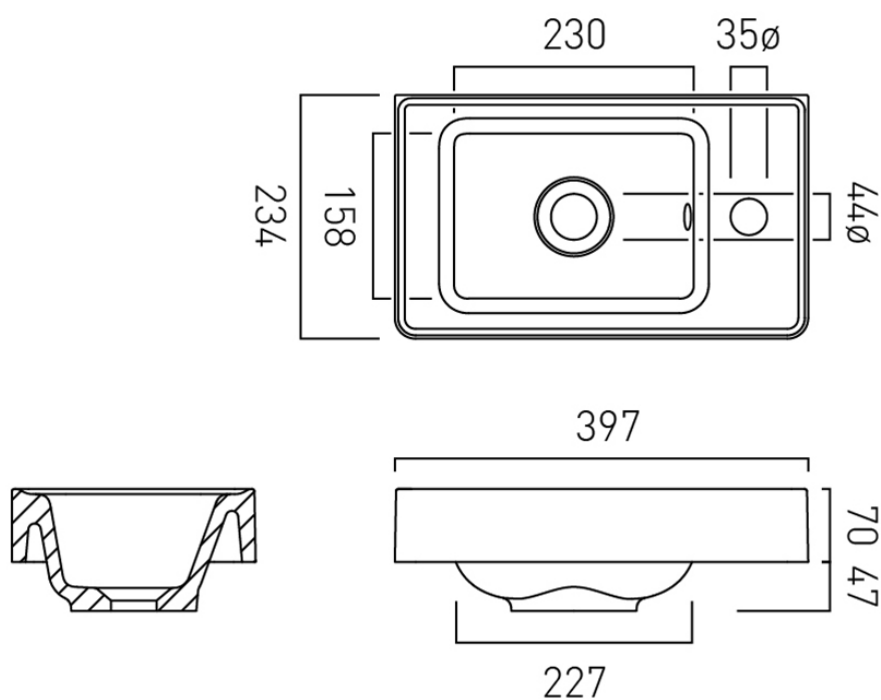

TECHNICAL DRAWING

COLLECTION: CAMEO
PRODUCT CODE: CAM-BM4R-PC

tel: 01934 744466
email: sales@vado.com
www.vado.com

WHERE INSPIRATION FLOWS
TAPS | SHOWERS | ACCESSORIES