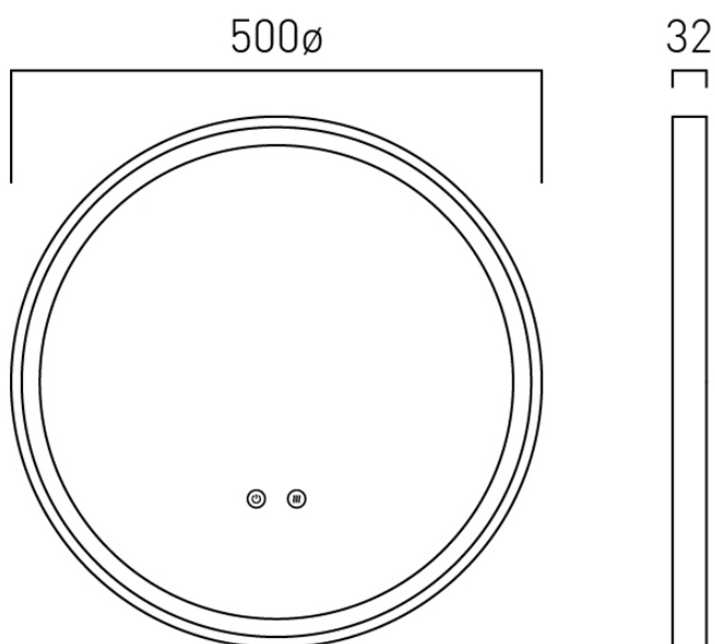

FURNITURE TYPE

Mirror

MIRROR SIZE

500mm

TURN OFF TIMER

30 minute auto timer

ADJUSTABLE LIGHTING

Adjustable light intensity and colour from bright to warm white

PRODUCT CODE: CAM-M5I-RO-SBR

tel: 01934 744466
email: sales@vado.com
www.vado.com

WHERE INSPIRATION FLOWS
TAPS | SHOWERS | ACCESSORIES

TECHNICAL DRAWING

COLLECTION: CAMEO
PRODUCT CODE: CAM-M5I-RO-SBR

tel: 01934 744466
email: sales@vado.com
www.vado.com