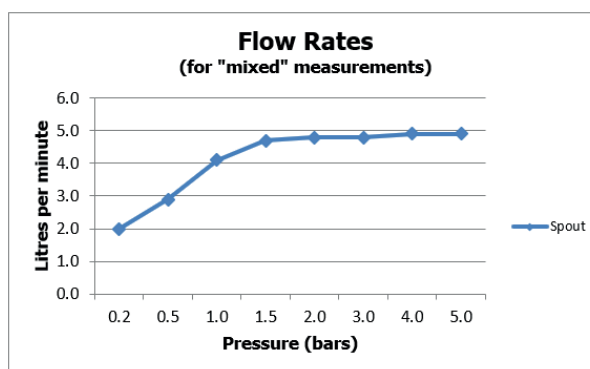

# SPECIFICATION SHEET

COLLECTION: ORIGINS

PRODUCT CODE: IND-ORI200E/SB-BG

The flow rate displayed is calculated using ideal system conditions. This result should only be taken as an indication as the flow rate may vary depending on the specific in-situ configuration.