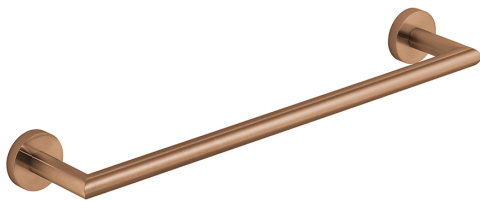

SPECIFICATION SHEET

COLLECTION: KNURLED ACCENTS
PRODUCT CODE: IND-SPA184-45-BRZK

ACCESSORY TYPE

Towel Rail

STYLE

Round, Knurled

COLLECTION NAME

Knurled Accents

FINISH

Brushed Bronze

GUARANTEE

15 Year Guarantee

MOUNTING

Wall Mounted

tel: 01934 744466
email: sales@vado.com
www.vado.com

WHERE INSPIRATION FLOWS
TAPS | SHOWERS | ACCESSORIES

SPECIFICATION SHEET

COLLECTION: KNURLED ACCENTS
PRODUCT CODE: IND-SPA184-45-BRZK

tel: 01934 744466
email: sales@vado.com
www.vado.com

WHERE INSPIRATION FLOWS
TAPS | SHOWERS | ACCESSORIES

TECHNICAL DRAWING

COLLECTION: KNURLED ACCENTS
PRODUCT CODE: IND-SPA184-45-BRZK