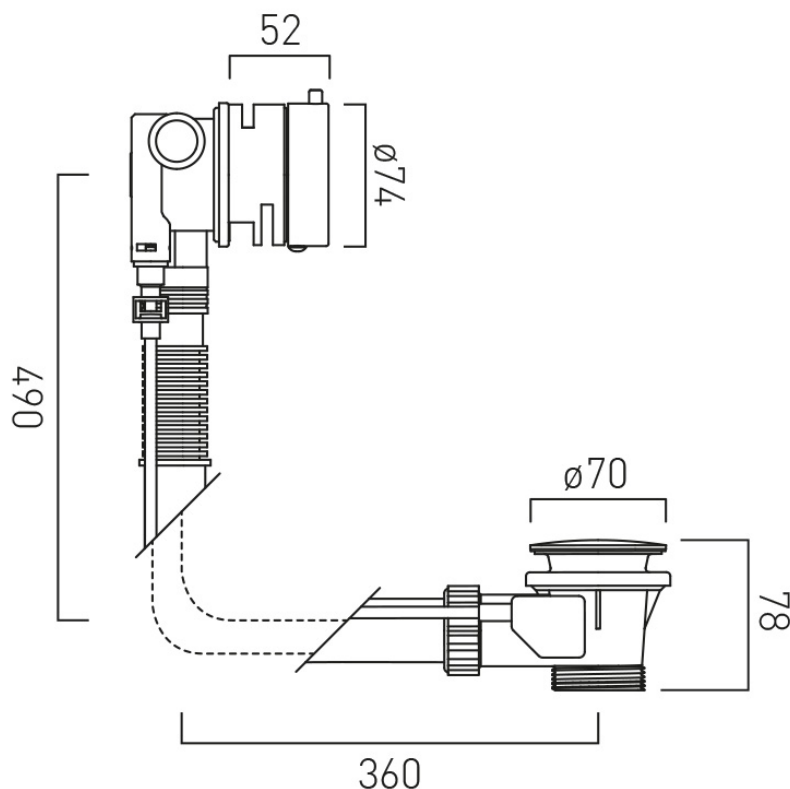

SPECIFICATION SHEET

COLLECTION:
PRODUCT CODE: WG-81552A-CP

TAP TYPE

Bath Filler

NOTES

maximum length 700mm with standard cable
extension kit sold separately to achieve 850mm
WG-7/8-CABLEEXT

WITH WATER FLOW STRAIGHTENER

COLLECTION:

PRODUCT CODE: WG-81552A-CP

tel: 01934 744466
email: sales@vado.com
www.vado.com

WHERE INSPIRATION FLOWS
TAPS | SHOWERS | ACCESSORIES

TECHNICAL DRAWING

COLLECTION:
PRODUCT CODE: WG-81552A-CP

tel: 01934 744466
email: sales@vado.com
www.vado.com