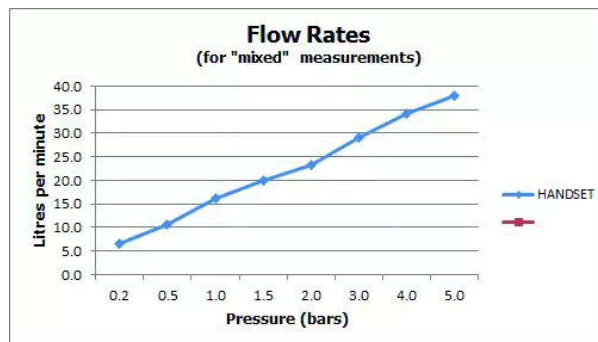

SPECIFICATION SHEET

COLLECTION: ZOO

PRODUCT CODE: ZOO-SFMKW0-C/P

The flow rate displayed is calculated using ideal system conditions. This result should only be taken as an indication as the flow rate may vary depending on the specific in-situ configuration.