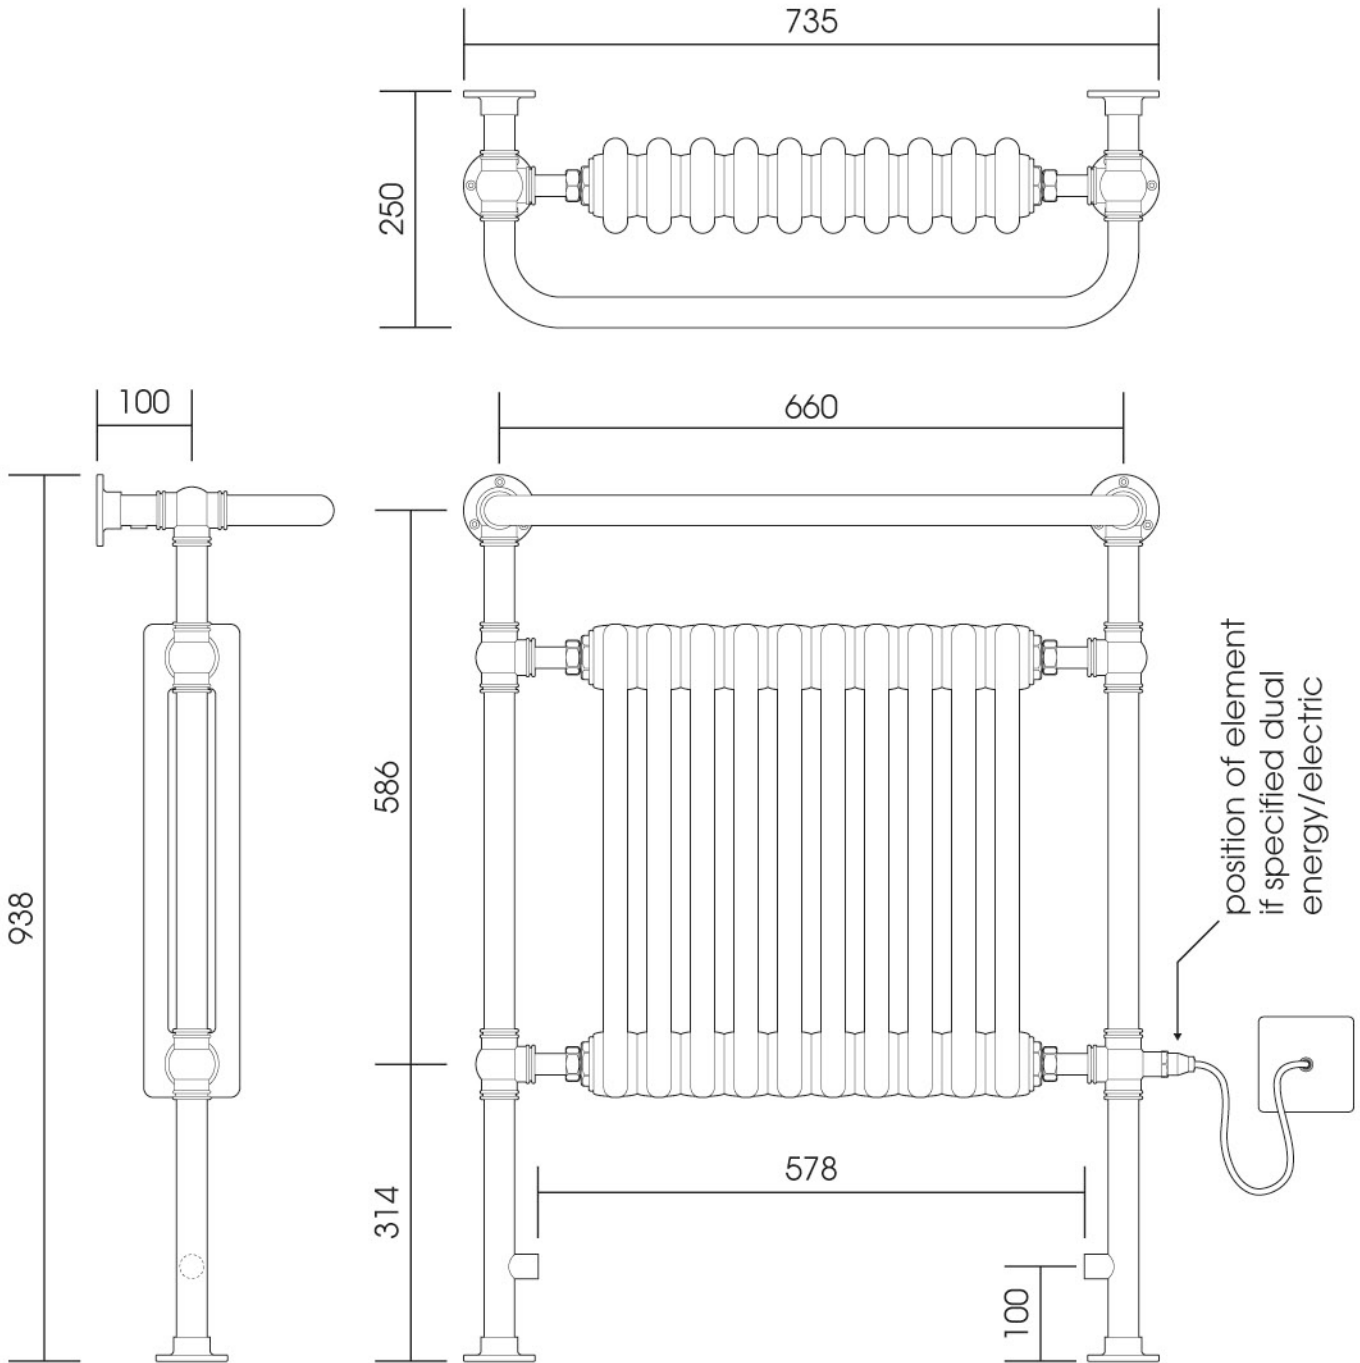

# OG006A

Height: 938

Width: 735

Depth: 250

Tube Ø : 31.8

Output @ 50°CΔT: 653 W

Electric element: 400 W

All dimensions in millimetres

Manufactured from ISO/CEN CuZn30As (BS CZ126) brass tube

Vogue UK Ltd. reserve the right to alter specifications without prior notice.

All measurements are nominal dimensions only, and are not binding

SCALE 1:8