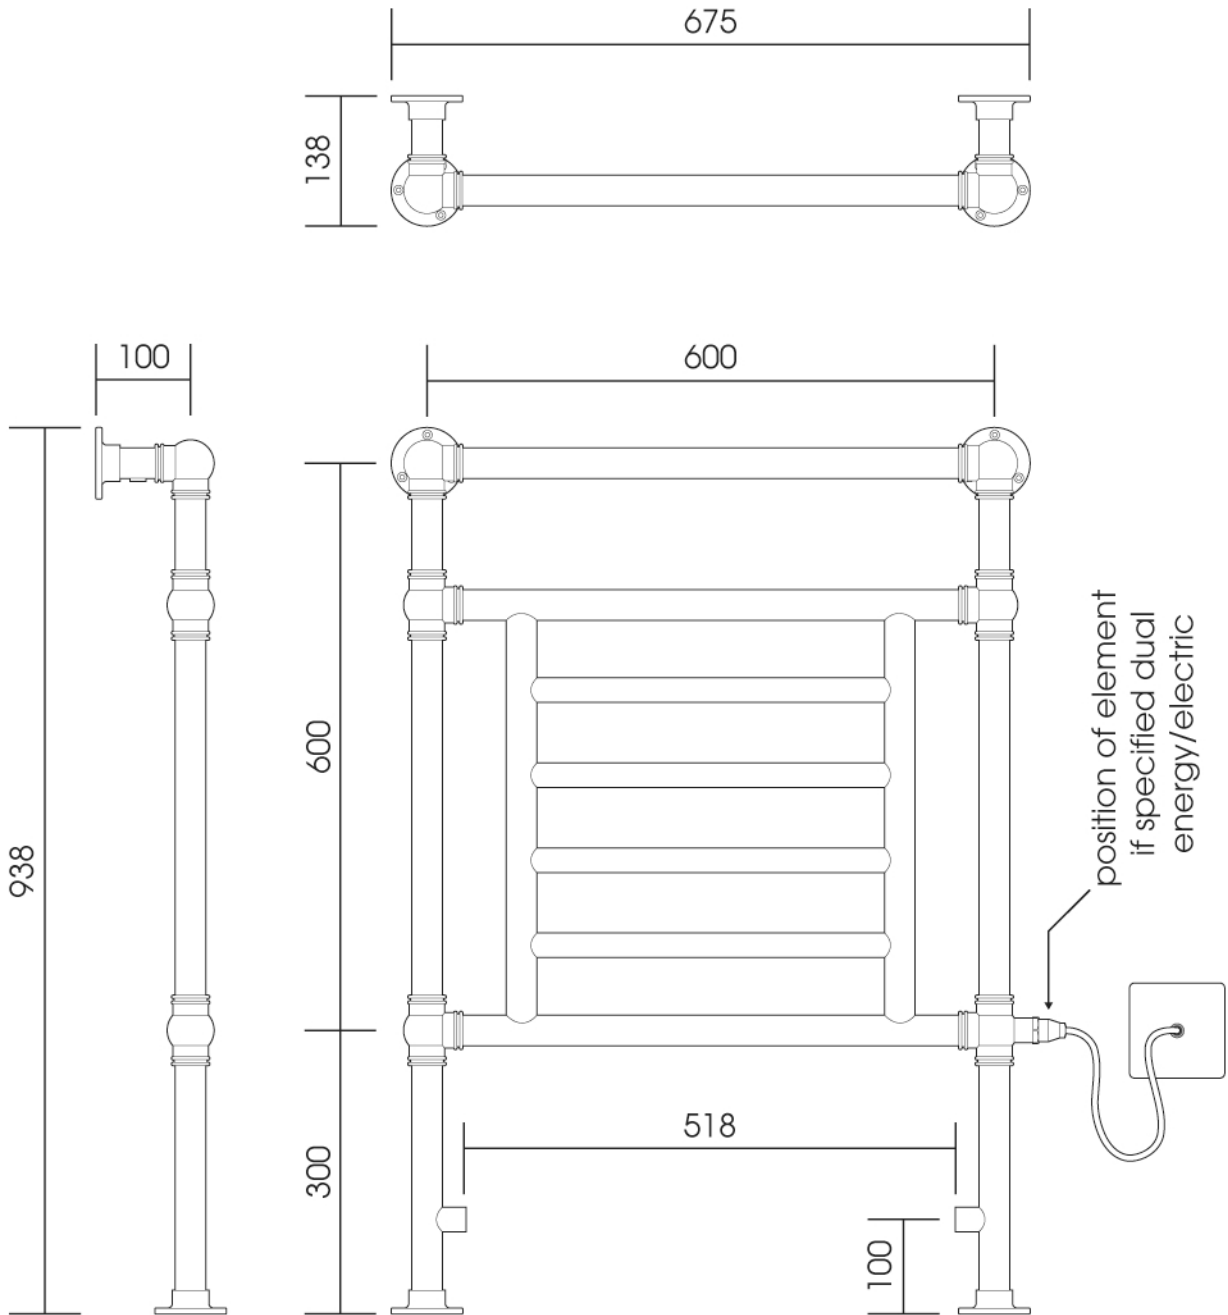

OG019A

Height: 938

Tube \varnothing : 31.8 + 25.4

Width: 675

Output @ 50°C Δ T: 290 W

Depth: 138

Elec. element if specified: 150 W

ALL DIMENSIONS IN MILLIMETRES

Manufactured from ISO/CEN CuZn30As (BS CZ126) brass tube

Vogue UK Ltd. reserve the right to alter specifications without prior notice.
ALL MEASUREMENTS ARE NOMINAL DIMENSIONS ONLY, AND ARE NOT BINDING

SCALE 1:8