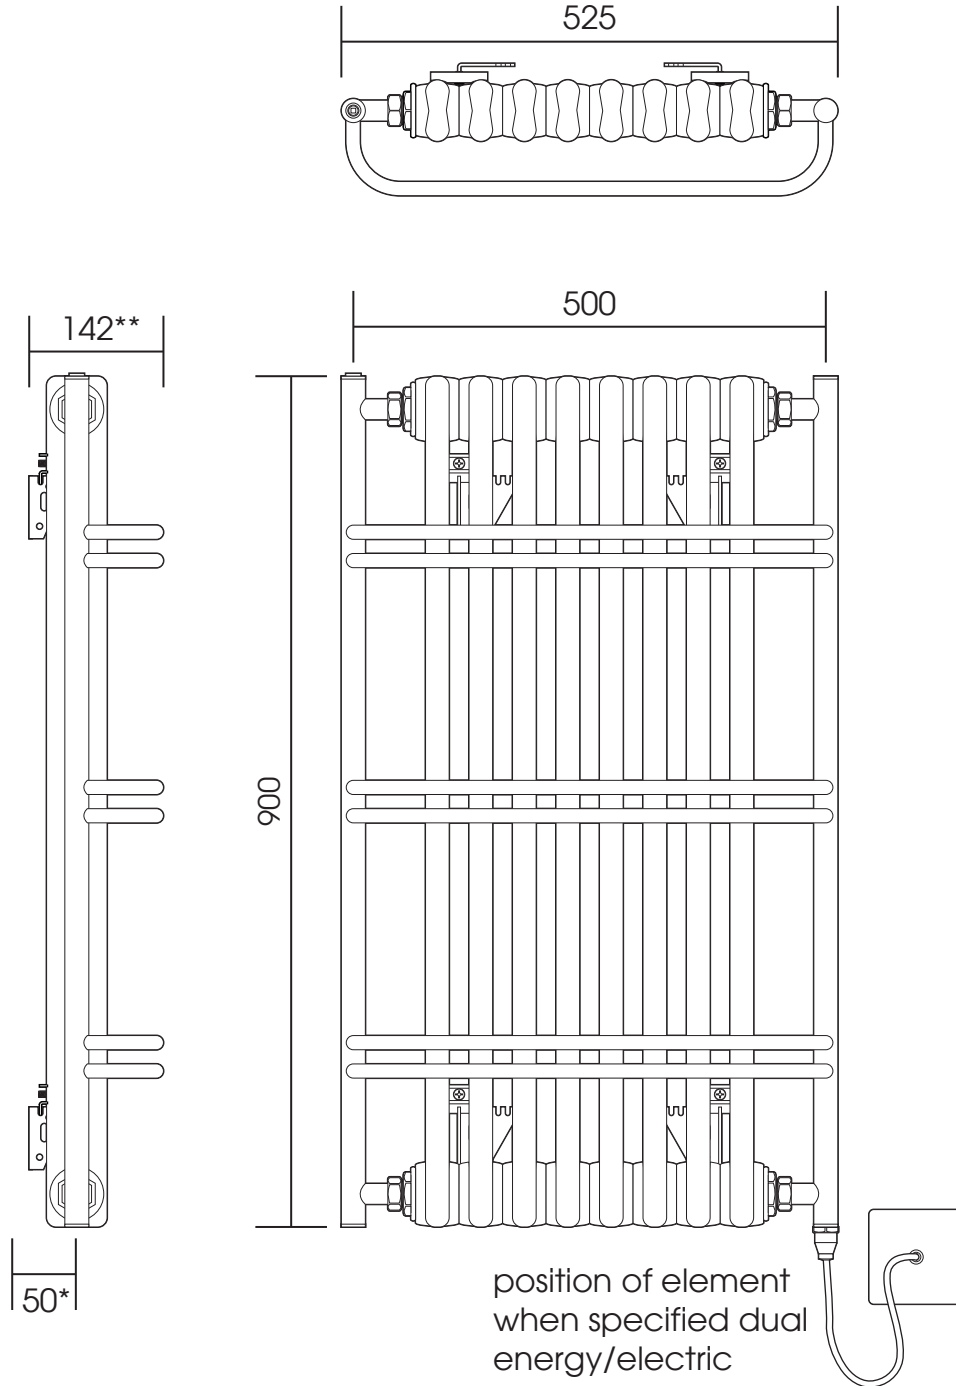

TM003

Height: 900
Width: 525
Depth: 142/160

Tube \varnothing : 25.4 + 15
Output @ 50°C Δ T: 726 W
Electric element: 300 W

All dimensions in millimetres

Manufactured from ISO/CEN CuZn30As (BS CZ126) brass tube

* or 68
** or 160

Vogue UK Ltd. reserve the right to alter specifications without prior notice.
All measurements are nominal dimensions only, and are not binding

SCALE 1:8

Units 6-10 Strawberry Lane Industrial Estate
Strawberry Lane
Willenhall
West Midlands WV13 3RS