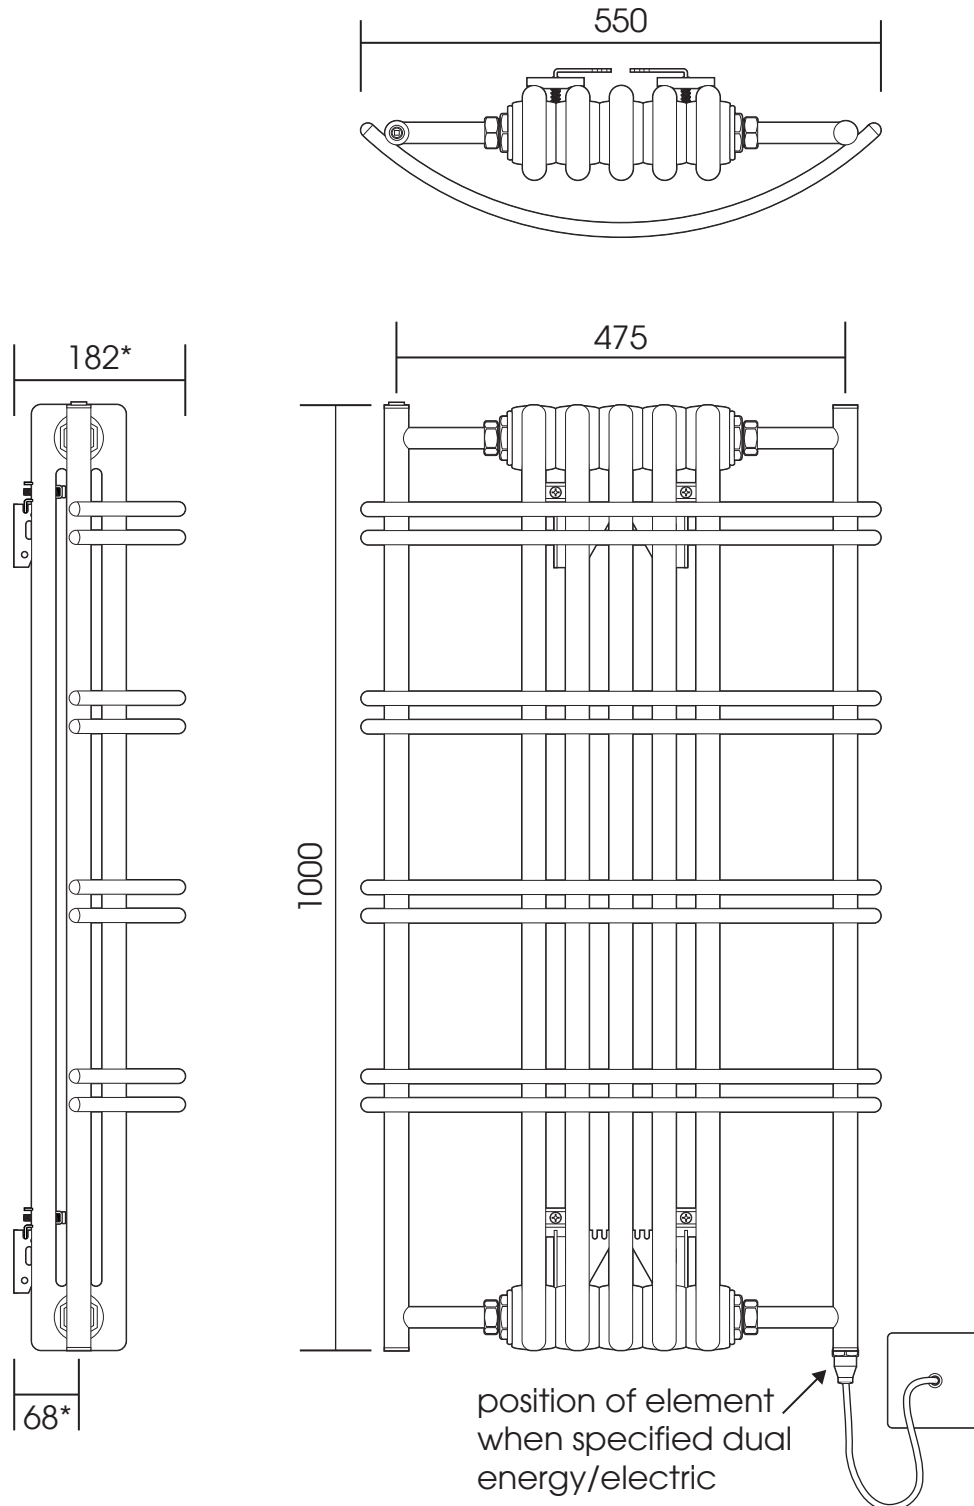

TM005

Height: 1000
Width: 550
Depth: 182/200

Tube \varnothing : 25.4 + 15
Output @ 50°C Δ T: 741 W
Electric element: 300 W

All dimensions in millimetres

Manufactured from ISO/CEN CuZn30As (BS CZ126) brass tube

* or 86
** or 200

Vogue UK Ltd. reserve the right to alter specifications without prior notice.
All measurements are nominal dimensions only, and are not binding

SCALE 1:8

Units 6-10 Strawberry Lane Industrial Estate
Strawberry Lane
Willenhall
West Midlands WV13 3RS