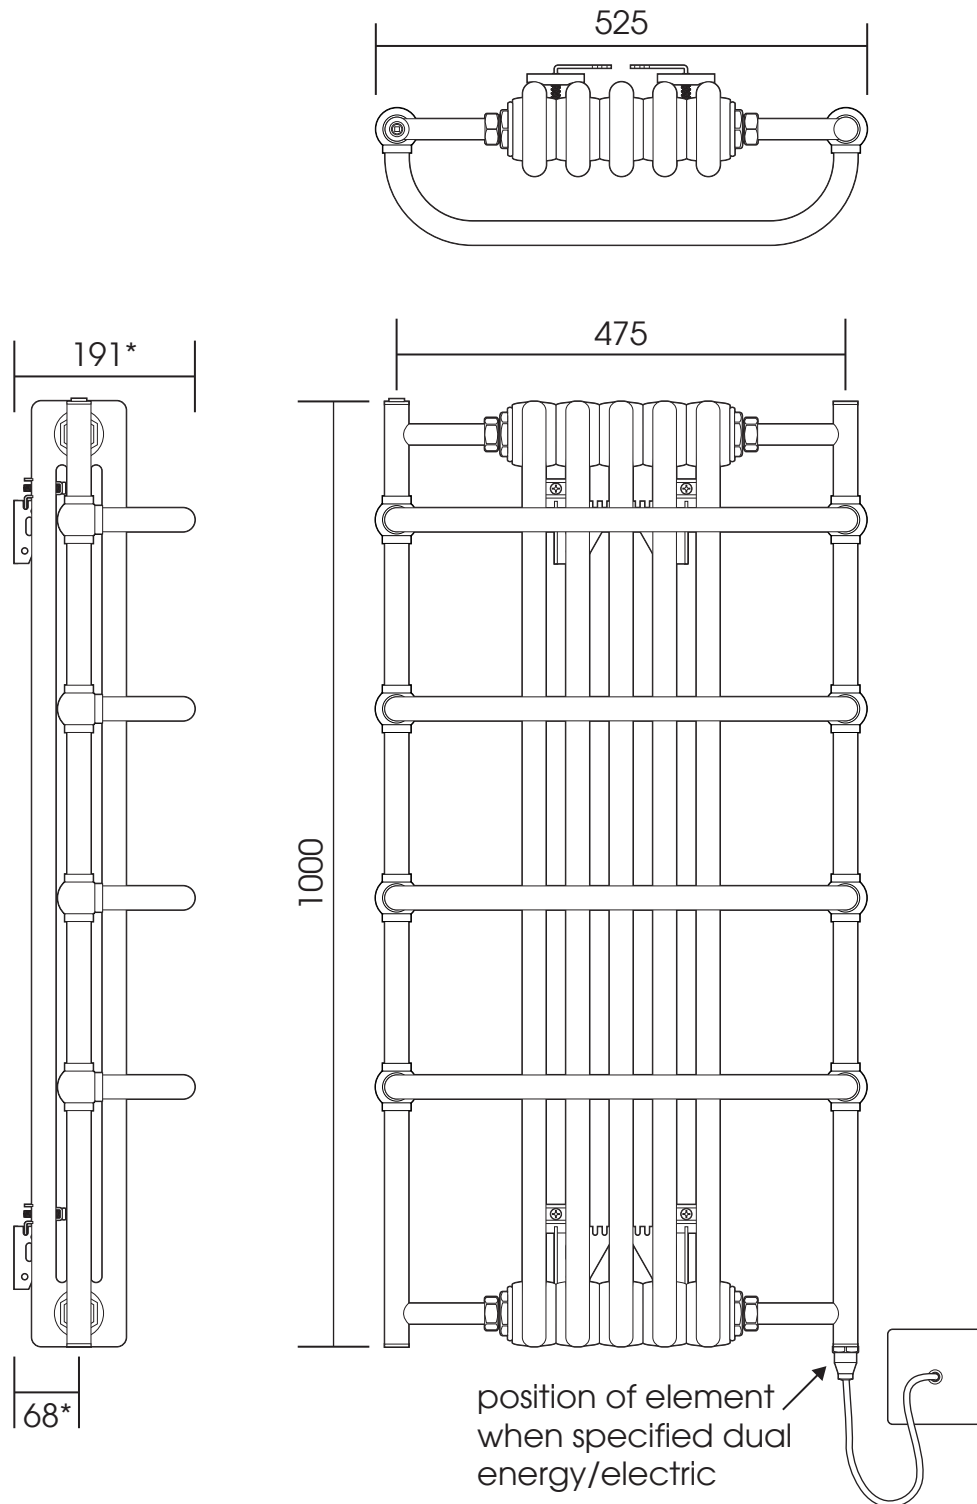

TM006

Height: 1000

Width: 525

Depth: 191/209

Tube \varnothing : 25.4

Output @ 50°C Δ T: 716 W

Electric element: 300 W

All dimensions in millimetres

Manufactured from ISO/CEN CuZn30As (BS CZ126) brass tube

* or 86
** or 209

Vogue UK Ltd. reserve the right to alter specifications without prior notice.
All measurements are nominal dimensions only, and are not binding