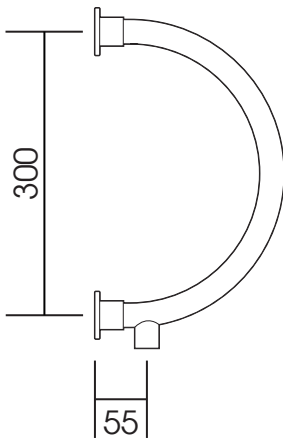

# TM013A

Height: 350

Width: 550

Depth: 200

Tube  $\varnothing$  : 25.4 + 22

Output @ 50°C $\Delta$ T: 109 W

Electric element: n/a

All dimensions in millimetres

# TM013B

Height: 350

Width: 650

Depth: 200

Tube  $\varnothing$  : 25.4 + 22

Output @ 50°C $\Delta$ T: 120 W

Electric element: n/a

All dimensions in millimetres

# TM013C

Height: 350

Width: 800

Depth: 200

Tube  $\varnothing$  : 25.4 + 22

Output @ 50°C $\Delta$ T: 136 W

Electric element: n/a

All dimensions in millimetres

Manufactured from ISO/CEN CuZn30As (BS CZ126) brass tube

Vogue UK Ltd. reserve the right to alter specifications without prior notice.  
All measurements given are nominal dimensions only.

SCALE 1:8

Units 6-10 Strawberry Lane Industrial Estate  
Strawberry Lane  
Willenhall  
West Midlands WV13 3RS