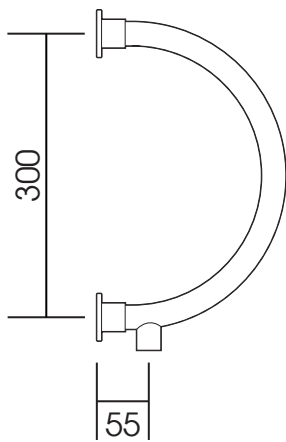

# TM013A

Height: 350

Width: 550

Depth: 200

Tube  $\varnothing$  : 25.4 + 22

Output @ 50°C $\Delta$ T: 109 W

Electric element: n/a

All dimensions in millimetres

Manufactured from ISO/CEN CuZn30As (BS CZ126) brass tube

Vogue UK Ltd. reserve the right to alter specifications without prior notice.  
All measurements given are nominal dimensions only.

SCALE 1:8

Units 6-10 Strawberry Lane Industrial Estate  
Strawberry Lane  
Willenhall  
West Midlands WV13 3RS

# TM013B

Height: 350

Width: 650

Depth: 200

Tube  $\varnothing$  : 25.4 + 22

Output @ 50°C $\Delta$ T: 120 W

Electric element: n/a

All dimensions in millimetres

# TM013C

Height: 350

Width: 800

Depth: 200

Tube  $\varnothing$  : 25.4 + 22

Output @ 50°C $\Delta$ T: 136 W

Electric element: n/a

All dimensions in millimetres