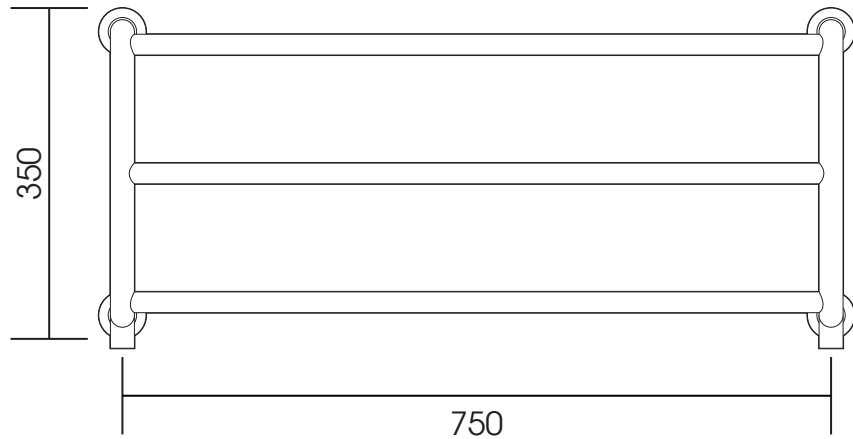

# TM013A

Height: 350

Width: 550

Depth: 200

Tube  $\varnothing$  : 25.4 + 22

Output @ 50°C $\Delta$ T: 109 W

Electric element: n/a

All dimensions in millimetres

# TM013B

Height: 350

Width: 650

Depth: 200

Tube  $\varnothing$  : 25.4 + 22

Output @ 50°C $\Delta$ T: 120 W

Electric element: n/a

All dimensions in millimetres

# TM013C

Height: 350

Width: 800

Depth: 200

Tube  $\varnothing$  : 25.4 + 22

Output @ 50°C $\Delta$ T: 136 W

Electric element: n/a

All dimensions in millimetres

Manufactured from ISO/CEN CuZn30As (BS CZ126) brass tube

Vogue UK Ltd. reserve the right to alter specifications without prior notice.  
All measurements given are nominal dimensions only.

SCALE 1:8

Units 6-10 Strawberry Lane Industrial Estate  
Strawberry Lane  
Willenhall  
West Midlands WV13 3RS