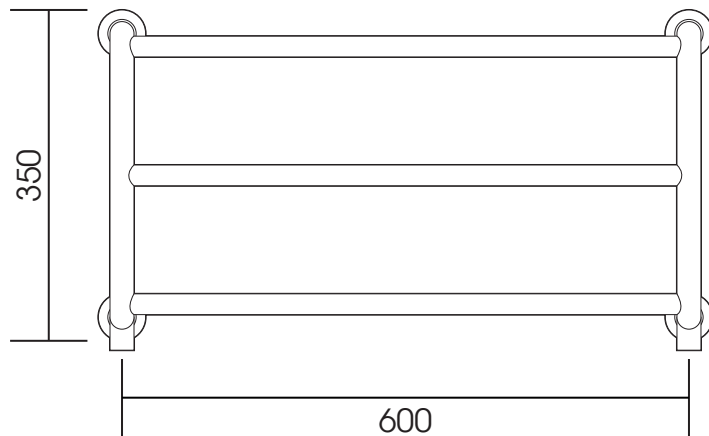

# TM013A

Height: 350

Width: 550

Depth: 200

Tube  $\varnothing$  : 25.4 + 22

Output @ 50°C $\Delta$ T: 109 W

Electric element: n/a

All dimensions in millimetres

# TM013B

Height: 350

Width: 650

Depth: 200

Tube  $\varnothing$  : 25.4 + 22

Output @ 50°C $\Delta$ T: 120 W

Electric element: n/a

All dimensions in millimetres

Manufactured from ISO/CEN CuZn30As (BS CZ126) brass tube

Vogue UK Ltd. reserve the right to alter specifications without prior notice.  
All measurements given are nominal dimensions only.

SCALE 1:8

Units 6-10 Strawberry Lane Industrial Estate  
Strawberry Lane  
Willenhall  
West Midlands WV13 3RS

# TM013C

Height: 350

Width: 800

Depth: 200

Tube  $\varnothing$  : 25.4 + 22

Output @ 50°C $\Delta$ T: 136 W

Electric element: n/a

All dimensions in millimetres