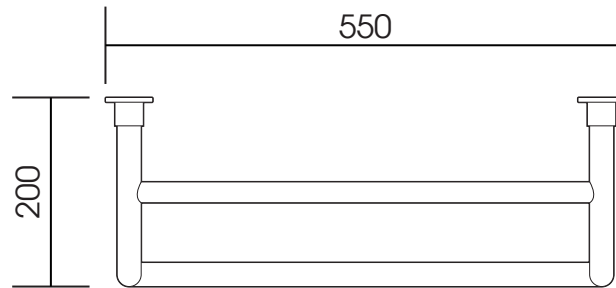

# TM013A

Height: 350

Width: 550

Depth: 200

Tube  $\varnothing$  : 25.4 + 22

Output @ 50°C $\Delta$ T: 109 W

Electric element: n/a

All dimensions in millimetres

Manufactured from ISO/CEN CuZn30As (BS CZ126) brass tube

Vogue UK Ltd. reserve the right to alter specifications without prior notice.  
All measurements given are nominal dimensions only.

SCALE 1:8

Units 6-10 Strawberry Lane Industrial Estate  
Strawberry Lane  
Willenhall  
West Midlands WV13 3RS

# TM013B

Height: 350

Width: 650

Depth: 200

Tube  $\varnothing$  : 25.4 + 22

Output @ 50°C $\Delta$ T: 120 W

Electric element: n/a

All dimensions in millimetres

# TM013C

Height: 350

Width: 800

Depth: 200

Tube  $\varnothing$  : 25.4 + 22

Output @ 50°C $\Delta$ T: 136 W

Electric element: n/a

All dimensions in millimetres