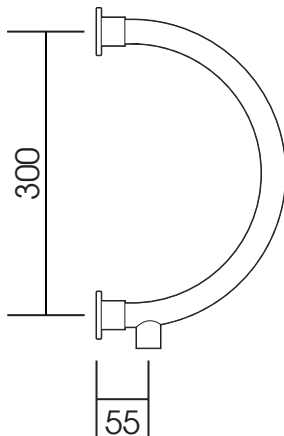

# TM013A

Height: 350

Width: 550

Depth: 200

Tube  $\varnothing$  : 25.4 + 22

Output @ 50°C $\Delta$ T: 109 W

Electric element: n/a

All dimensions in millimetres

# TM013B

Height: 350

Width: 650

Depth: 200

Tube  $\varnothing$  : 25.4 + 22

Output @ 50°C $\Delta$ T: 120 W

Electric element: n/a

All dimensions in millimetres

Manufactured from ISO/CEN CuZn30As (BS CZ126) brass tube

Vogue UK Ltd. reserve the right to alter specifications without prior notice.  
All measurements given are nominal dimensions only.

SCALE 1:8

Units 6-10 Strawberry Lane Industrial Estate  
Strawberry Lane  
Willenhall  
West Midlands WV13 3RS

# TM013C

Height: 350

Width: 800

Depth: 200

Tube  $\varnothing$  : 25.4 + 22

Output @ 50°C $\Delta$ T: 136 W

Electric element: n/a

All dimensions in millimetres