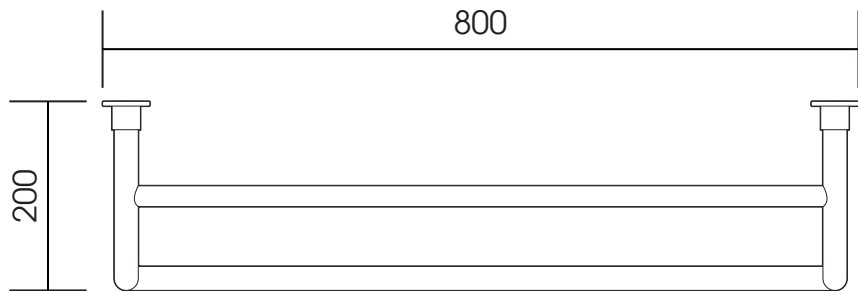

# TM013C

Height: 350

Width: 800

Depth: 200

Tube  $\varnothing$  : 25.4 + 22

Output @ 50°C $\Delta$ T: 136 W

Electric element: n/a

All dimensions in millimetres

Manufactured from ISO/CEN CuZn30As (BS CZ126) brass tube

Vogue UK Ltd. reserve the right to alter specifications without prior notice.  
All measurements given are nominal dimensions only.

SCALE 1:8

Units 6-10 Strawberry Lane Industrial Estate  
Strawberry Lane  
Willenhall  
West Midlands WV13 3RS