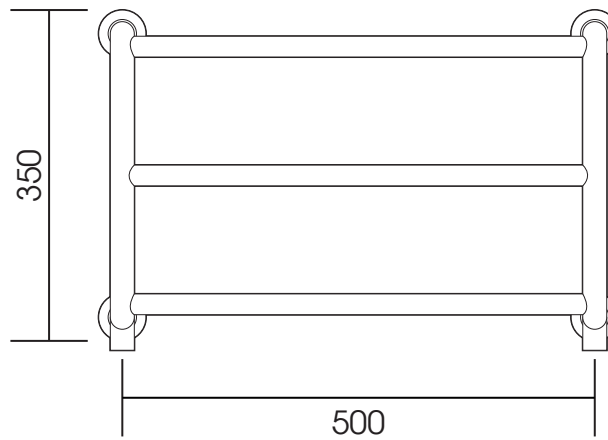

# TM013A

Height: 350

Width: 550

Depth: 200

Tube  $\varnothing$  : 25.4 + 22

Output @ 50°C $\Delta$ T: 109 W

Electric element: n/a

All dimensions in millimetres

Manufactured from ISO/CEN CuZn30As (BS CZ126) brass tube

Vogue UK Ltd. reserve the right to alter specifications without prior notice.  
All measurements given are nominal dimensions only.

SCALE 1:8

Units 6-10 Strawberry Lane Industrial Estate  
Strawberry Lane  
Willenhall  
West Midlands WV13 3RS

# TM013B

Height: 350

Width: 650

Depth: 200

Tube  $\varnothing$  : 25.4 + 22

Output @ 50°C $\Delta$ T: 120 W

Electric element: n/a

All dimensions in millimetres

# TM013C

Height: 350

Width: 800

Depth: 200

Tube  $\varnothing$  : 25.4 + 22

Output @ 50°C $\Delta$ T: 136 W

Electric element: n/a

All dimensions in millimetres