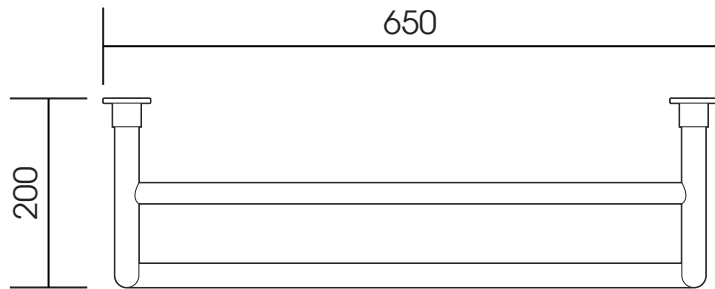

# TM013A

Height: 350

Width: 550

Depth: 200

Tube  $\varnothing$  : 25.4 + 22

Output @ 50°C $\Delta$ T: 109 W

Electric element: n/a

All dimensions in millimetres

# TM013B

Height: 350

Width: 650

Depth: 200

Tube  $\varnothing$  : 25.4 + 22

Output @ 50°C $\Delta$ T: 120 W

Electric element: n/a

All dimensions in millimetres

Manufactured from ISO/CEN CuZn30As (BS CZ126) brass tube

Vogue UK Ltd. reserve the right to alter specifications without prior notice.  
All measurements given are nominal dimensions only.

SCALE 1:8

Units 6-10 Strawberry Lane Industrial Estate  
Strawberry Lane  
Willenhall  
West Midlands WV13 3RS

# TM013C

Height: 350

Width: 800

Depth: 200

Tube  $\varnothing$  : 25.4 + 22

Output @ 50°C $\Delta$ T: 136 W

Electric element: n/a

All dimensions in millimetres