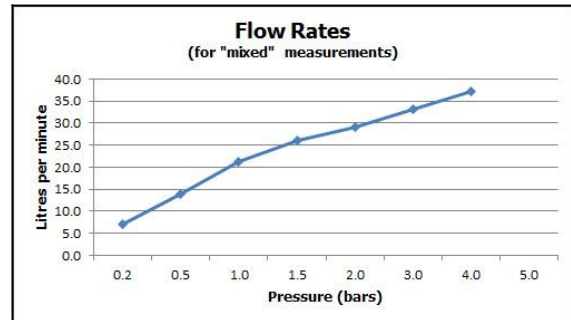

it's a personal experience
taps | showering | accessories

technical sheet
product code: GEO-FLOORPOUT-C/P

technical drawing:

description: bath spout floor mounted

finishes: chrome

guarantee: 12 year guarantee

minimum operating pressure: 1.0 bar MP

flow rate at 3.0 bar flow pressure: 33 l/min

'mixed measurements' refers to equal hot and cold water supply flow rate for unregulated flow unless flow regulator fitted as standard