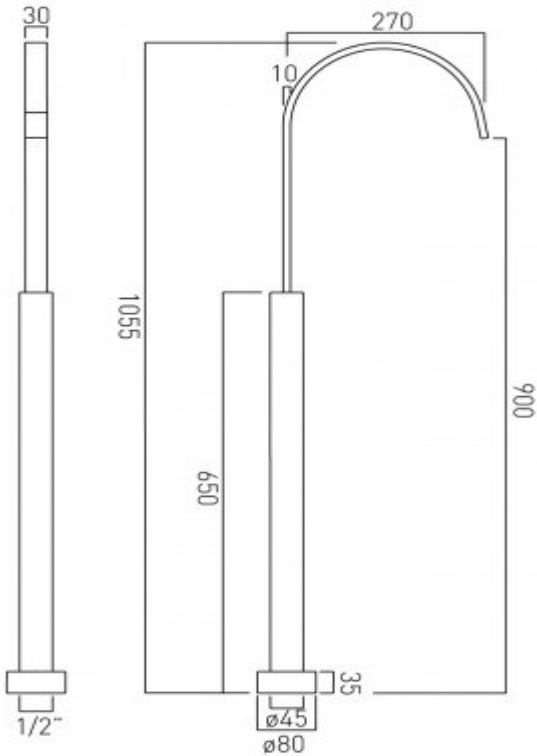

it's a personal experience
taps | showering | accessories

technical sheet
product code: GEO-FLOORPOUT-C/P

technical drawing:

description: bath spout floor mounted

finishes: chrome

guarantee: 12 year guarantee

minimum operating pressure: 1.0 bar MP

flow rate at 3.0 bar flow pressure: 33 l/min

'mixed measurements' refers to equal hot and cold water supply flow rate for unregulated flow unless flow regulator fitted as standard