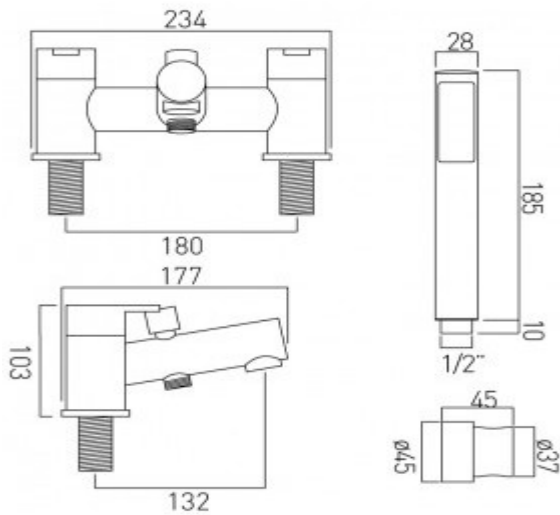

it's a personal experience
taps | showering | accessories

technical sheet
product code: SEN-130+K-C/P

technical drawing:

description: 2 hole bath shower mixer
deck mounted
with shower kit
with water flow straightener
cold ceramic cartridge ZOO-130+137-VALVE/CL
hot ceramic cartridge ZOO-130+137-VALVE/HT
3/4" x 50mm fitted tail connections
deck mount drill hole diameter 28mm

finishes: chrome

Eco recommended flow regulator product code: FR-SHOWER/9-C/P

guarantee: 12 year guarantee

minimum operating pressure: 0.2 bar LP

certificates and awards:

cert no. 1105306