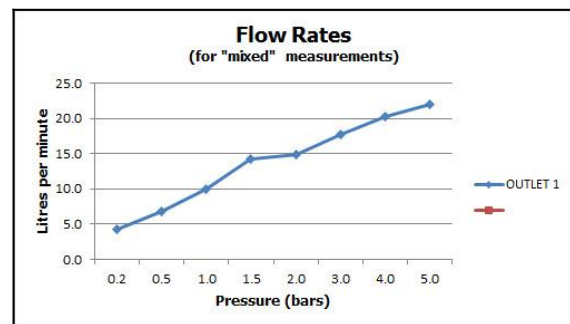

it's a personal experience  
taps | showering | accessories

technical sheet  
product code: PHO-110-C/P

technical drawing:

**description:** mono bidet mixer  
single lever  
deck mounted  
with pop-up waste  
with water flow aerator  
ceramic cartridge CAR-535/PHO  
2 x 1/2" nut x 425mm flexipipe connections  
deck mount drill hole diameter 34mm

**finishes:** chrome

**H<sub>2</sub>O Eco** recommended flow regulator product code: FR-100/5-PLA

**guarantee:** 12 year guarantee

**minimum operating pressure:** 1.0 bar MP

**flow rate at 3.0 bar flow pressure:** 18 l/min

'mixed measurements' refers to equal hot and cold water supply  
flow rate for unregulated flow unless flow regulator fitted as standard