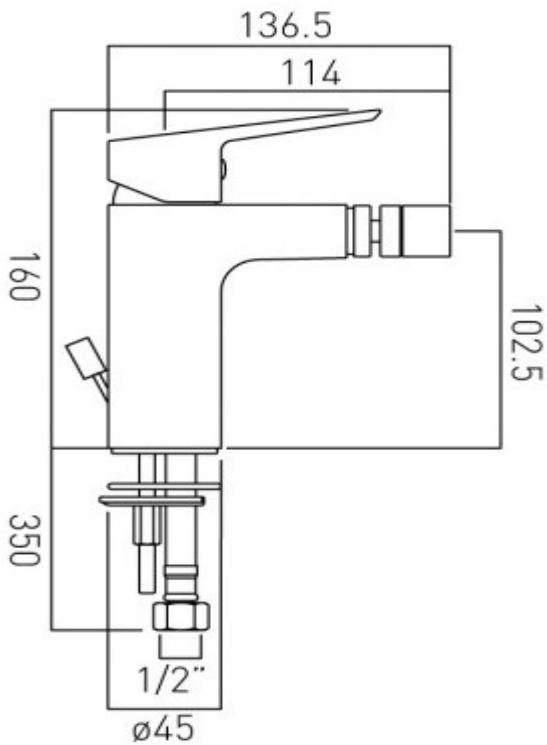

it's a personal experience  
taps | showering | accessories

technical sheet  
product code: PHO-110-C/P

technical drawing:

**description:** mono bidet mixer  
single lever  
deck mounted  
with pop-up waste  
with water flow aerator  
ceramic cartridge CAR-535/PHO  
2 x 1/2" nut x 425mm flexipipe connections  
deck mount drill hole diameter 34mm

**finishes:** chrome

**H<sub>2</sub>O Eco** recommended flow regulator product code: FR-100/5-PLA

**guarantee:** 12 year guarantee

**minimum operating pressure:** 1.0 bar MP

**flow rate at 3.0 bar flow pressure:** 18 l/min

'mixed measurements' refers to equal hot and cold water supply  
flow rate for unregulated flow unless flow regulator fitted as standard