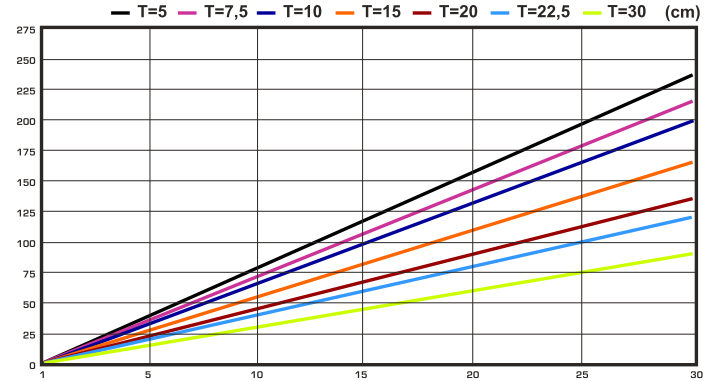

Emisión térmica en función del  $\Delta VTh$  medio logarítmico y paso entre tubos

**NATURAL WOOD**  
T=5 →  $q=165 \text{ W/m}^2$

This is a heating system that consists of a series of pipes located below the raised floor in which water heated to a maximum of 45° circulates.