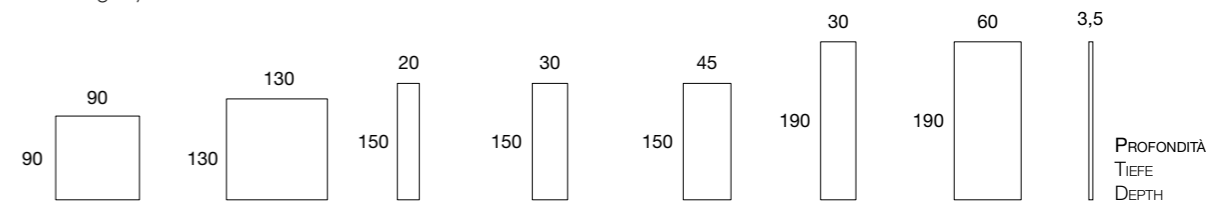

CONTEMPORANEO

bmbitaly

zeno | 228

bmbitaly

Design by BMB Lab

CORNICE ARGENTO | RAHMEN SILBER | FRAME SILVER

Specchio chiaro Spiegel Klar Mirror clear	228.103	228.203	228.303	228.403	228.503	228.603	228.703
Specchio grigio Spiegel Grau Mirror grey	228.183	228.283	228.383	228.483	228.583	228.683	228.783