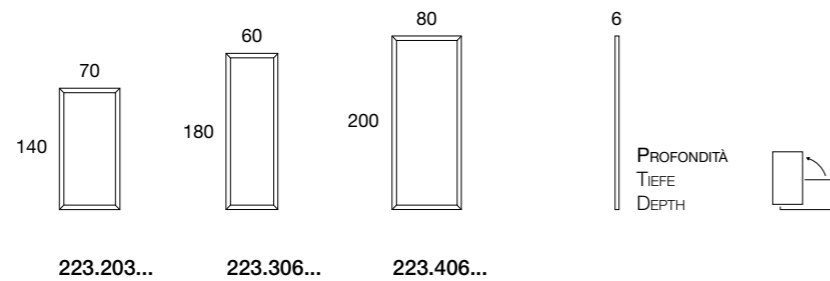

zipp | 223

bmbitaly

Design by BMB Lab

Specchio chiaro con cornice in legno laccata opaca.

Spiegel Klar mit Holzrahmen in Lack Mat.

Mirror clear with wooden sub-frame in lack Matt.

COLORI DISPONIBILI | VERFÜGBARE FARBEN | AVAILABLE COLOURS

N-M	G-M	M-M	C-M	P-M	W-M	Laccato opaco | Matt Lack
●	●	●	●	●	○	Matt lack
NERO RAL 9005	GRIGIO RAL 7022	MARRONE NCS 8500N	CAPPUCCINO NCS S 5005 Y20R	PEPPER CFS 2504	BIANCO RAL 9003	

CORNICE | RAHMEN | FRAME