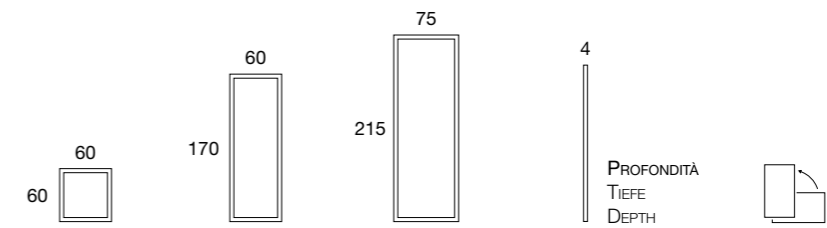

Mirror with wood base in silver, gold or matt paint, in front mirror clear or grey

jan | 251

bmbitaly

Design by BMB Lab

Specchio chiaro o grigio con cornice in legno laccata opaca o lucida.
 Spiegel Klar oder grau mit Holzrahmen in Lack Matt oder Hochglanz.
 Mirror clear or grey with wooden sub-frame in lack matt or high gloss paint.