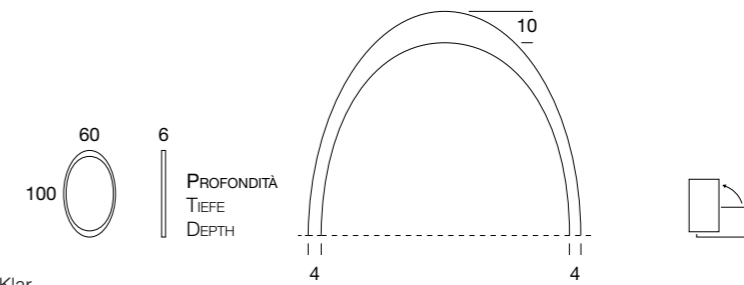

alma | 301

bmbitaly

Design by BMB Lab

Specchio tutto chiaro | Spiegel alles Klar
Mirror all clear

301.200