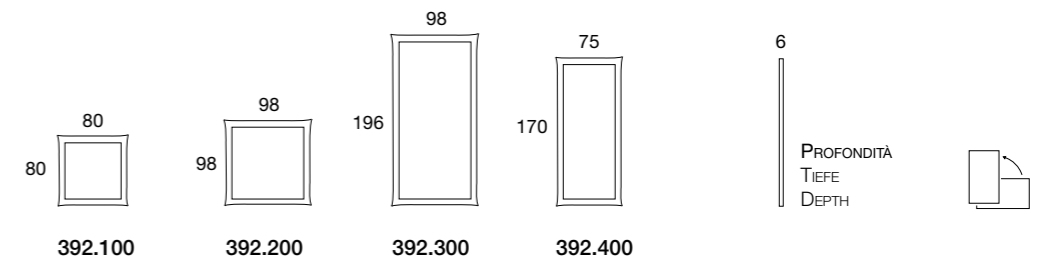

nexus s | 392

bmbitaly

Design by BMB Lab

Specchio con Base in Cristallofuso argentato.
Spiegel aufgesetzt auf geschmolzenes versilbertes Kristall.
Mirror on base in crystal mirror