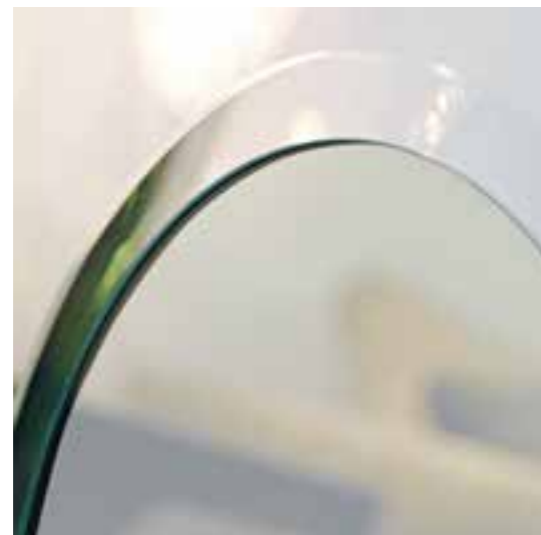

nood | 369

bmbitaly

Design by BMB Lab

INTERNO MOLATO | INNEN FACETTE | INSIDE FACETED

369.200

369.300

Specchiera con foro interno molato e fondo specchio chiaro

Spiegel mit facettiertem Innenloch hinterlegt mit Spiegelplatte Klar

Mirror with faceted hole and back with clear mirror