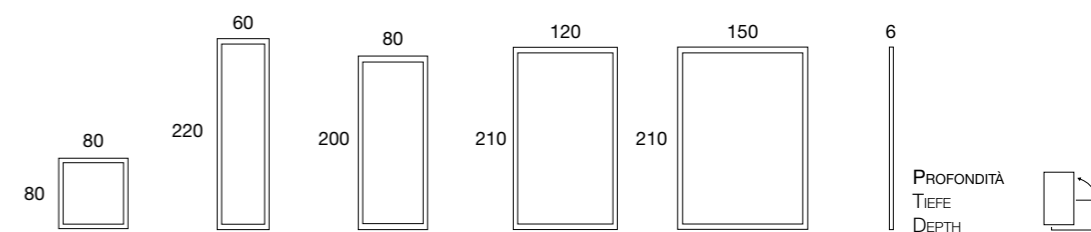

Mirror with frame
(4 x 4 cm.)
in silver or gold.

CORNICE | RAHMEN | FRAME

modo | 256

bmbitaly

Design by BMB Lab

Specchio chiaro o grigio con cornice in legno laccata opaca o lucida.
 Spiegel Klar oder Grau mit Holzrahmen in Lack Matt oder Hochglanzlack
 Mirror clear or grey with wooden sub-frame in matt or high gloss paint