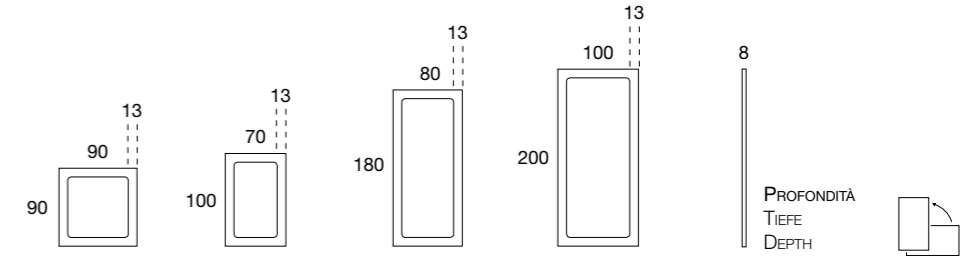

uma | 388

bmbitaly

Design by BMB Lab

Specchio tutto chiaro | Spiegel alle Klar Mirror all clear	388.600	388.700	388.800	388.300
Specchio tutto grigio | Spiegel alle Grau Mirror all grey	388.680TG	388.780TG	388.880TG	388.380TG
Specchio tutto bronzo | Spiegel alle Bronze Mirror all bronze	388.670TB	388.770TB	388.870TB	388.370TB