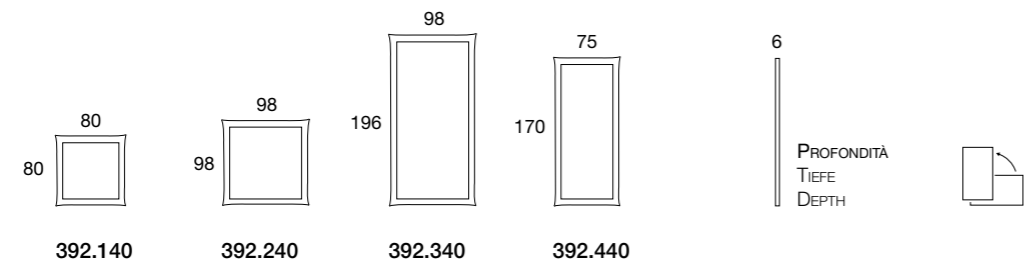

nexus t | 392

Design by BMB Lab

Specchio con
Base in Cristallo
fuso trasparente.

Spiegel aufgesetzt
auf geschmolzenes
transparentes
Kristallglas.

Mirror on base
in transparent crystal
glass.