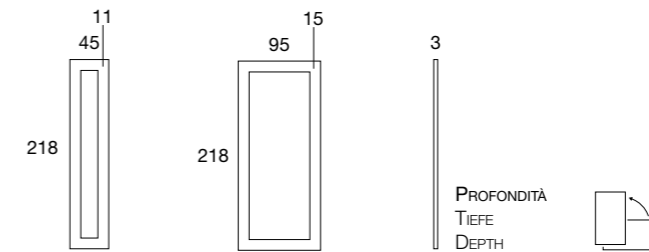

Argento | Silber Silver	222.903	222.603
Oro | Gold Gold	222.904	222.604

CORNICE | RAHMEN | FRAME