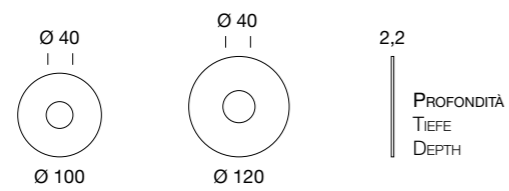

nood | 369

bmbitaly

Design by BMB Lab

INTERNO MOLATO | INNEN FACETTE | INSIDE FACETED

369.200

369.300