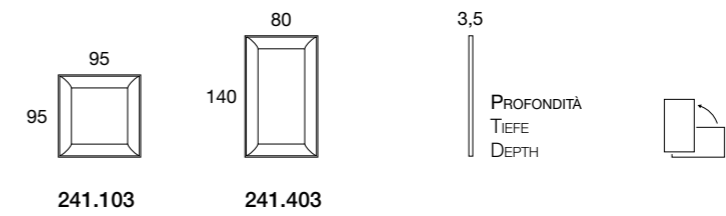

TELAIO | RAHMEN | FRAME

laux | 241

bmbitaly

Design by BMB Lab

Cornice in legno
argento, con
specchio curvato.

Holzrahmen in Silber,
mit eingelegtem,
gewölbtem Spiegel.

Wooden frame in
Silver with inlaid
curved mirror