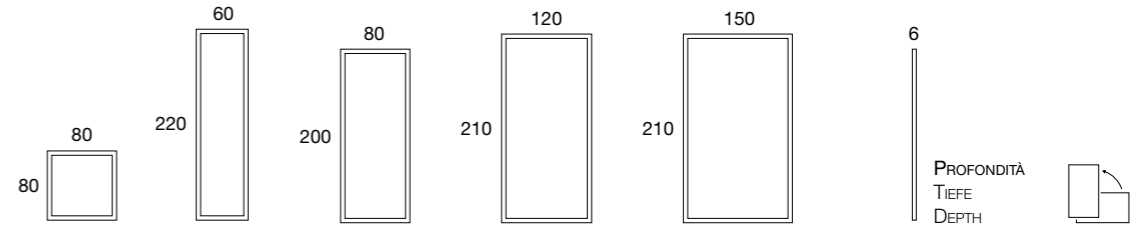

CORNICE | RAHMEN | FRAME

modo | 256

bmbitaly

Design by BMB Lab

Argento Silber Silver	256.103	256.403	256.503	256.603	256.703
Oro Gold Gold	256.104	256.404	256.504	256.604	256.704

Cornice (6 x 6 cm.)
argentata o dorata
con specchio.

Spiegel mit
Holzrahmen
(6 x 6 cm.)
in Silber oder in Gold.

Mirror with frame
(6 x 6 cm.)
in silver or gold.

CORNICE | RAHMEN | FRAME

zipp | 223

bmbitaly

Design by BMB Lab

Specchio chiaro con cornice in legno laccata opaca.