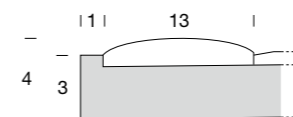

Cornice in legno
argento, con
specchio curvato.

Holzrahmen in Silber,
mit eingelegtem,
gewölbtem Spiegel.

Wooden frame in
Silver with inlaid
curved mirror

TELAIO | RAHMEN | FRAME