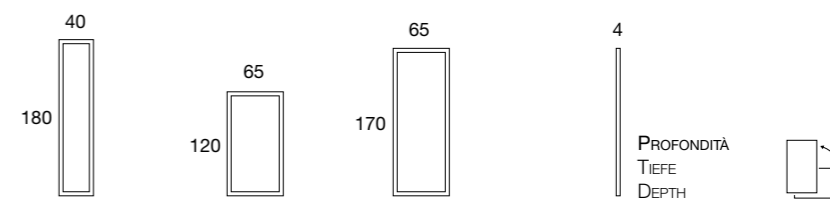

CORNICE | RAHMEN | FRAME

velvet | 255

bmbitaly

Design by BMB Lab

Specchio chiaro con cornice in legno laccata opaca o lucida.
 Spiegel Klar mit Holzrahmen in Lack Matt oder Hochglanzlack.
 Mirror clear with wooden sub-frame in lack Matt or High Gloss paint.