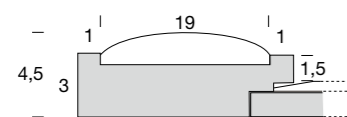

Cornice in legno
argento, con
specchio curvato.

Holzrahmen in Silber,
mit eingelegtem,
gewölbtem Spiegel.

Wooden frame in
Silver with inlaid
curved mirror

TELAIO | RAHMEN | FRAME