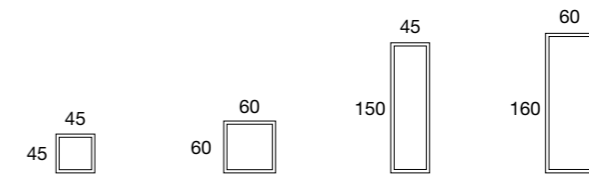

yo | 302

Design by BMB Lab

bmbitaly

Specchio tutto chiaro	Spiegel alle Klar Mirror all clear	302.000Q	302.100Q	302.500	302.600
Specchio tutto grigio	Spiegel alle Grau Mirror all grey	302.080QTG	302.180QTG	302.580TG	302.680TG
Specchio tutto bronzo	Spiegel alle Bronze Mirror all bronze	302.070QTB	302.170QTB	302.570TB	302.670TB