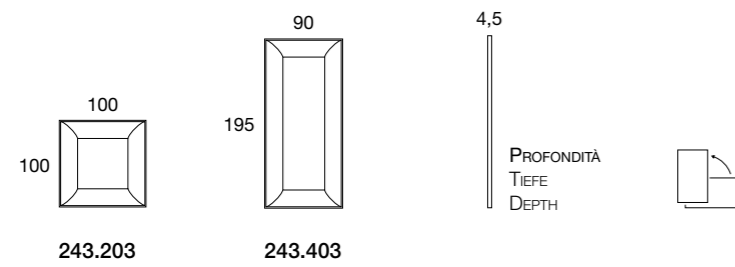

franz | 243

Design by BMB Lab

Cornice in legno
argento, con
specchio curvato.

Holzrahmen in Silber,
mit eingelegtem,
gewölbtem Spiegel.

Wooden frame in
Silver with inlaid
curved mirror

TELAIO | RAHMEN | FRAME