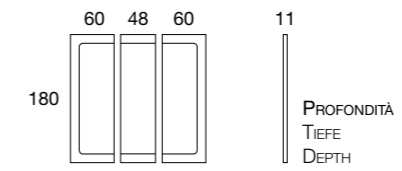

uma³ | 388

bmbitaly

Design by BMB Lab

Specchio con cornice bombata a specchio, specchio tutto chiaro, tutto grigio o tutto bronzo.

Spiegel mit gewölbtem Spiegelrahmen. Spiegel alle Klar, Grau oder Bronze.

Mirror with curved mirror frame, all clear mirror, all grey or all bronze.