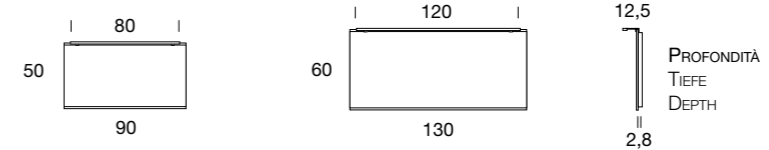

reply | E353

bmbitaly

Design by BMB Lab

Specchio illuminato a filo lucido, incluso faretto cromato LED a morsetto.
Geschliffener Lichtspiegel. Inkl. Chrom LED-Lampe zum Klemmen.
Grinded light-mirror, Incl. chrome-lamp to grip.