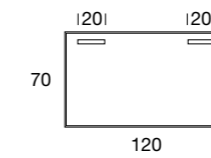

Mirror 8 mm.
with step facette 45°
with LED lamp Miro.

flex | E106

bmbitaly

Design by BMB Lab

E106.203FJBC1

INCL. LAMP. **Lumina | 669**
40 x 12 x 3

LED **669.301L**
20W - 940 LUMEN
3000° K

E106.603FIBC2