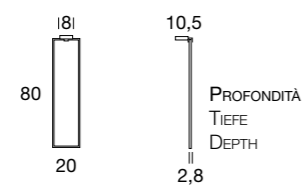

bmbitaly

reply | E353

Design by BMB Lab

E353.200.EXC1

INCL. LAMP. **Fun | 666**

LED **666.101L**
6W - 400 LUMEN
4000° K