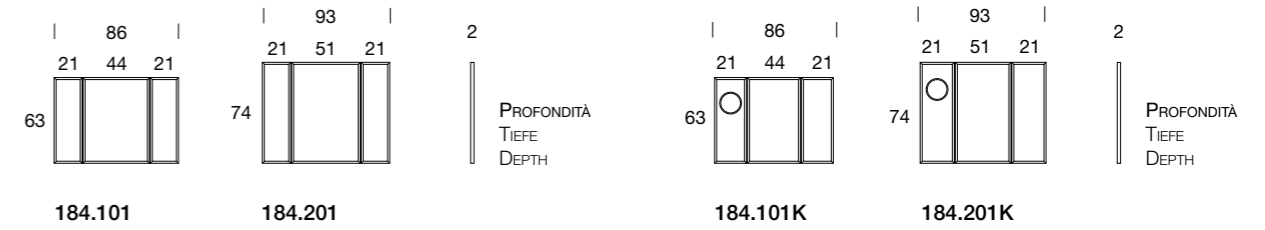

Mirror with Cosmetik-Mirror
incl. LED Chromlamps

tris | 184 - 186 - 180

bmbitaly

Design by BMB Lab

Specchio tritico
con cerniere cromate

Klappspiegel mit
Chromscharnieren

Three-part mirror
with chromed hinge