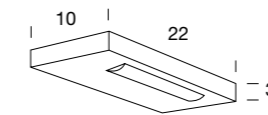

oxar | 634

bmbitaly

Design by BMB Lab

Faretto alogeno o a led con attacco universale per foro specchio / a clip / a muro.

Bohr, Klemm und Wandlampe, mit LED Licht oder Halogen.

Lamp for drilling, with clamp and Wall-lamp, with light in LED or halogen.

PER FISSAGGIO A FORO SPECCHIO, FORI:
LOCHBOHRUNGEN FÜR BOHRLAMPE:
DRILL HOLE:

2 x Ø 12 mm.

DISTANZA FORI:
LOCHABSTAND:
HOLE DISTANCE:

50 mm.

Cromo | Chrom
Chrome

634.201

◊ CE 230V Halogen

80W - 117mm

Cromo | Chrom
Chrome

634.201L

◊ CE 230V LED

10W

Lumen

1050

Kelvin

2700° K