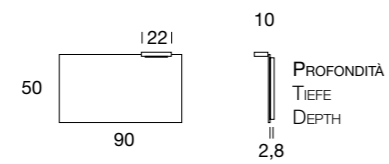

bmbitaly

reply | E353

Design by BMB Lab

E353.800.BLAC1

INCL. LAMP. Oxar | 634
22 x 10 x 3

Halogen **634.201**
80W

o - oder -or

LED **634.201L**
10W - 1050 LUMEN
2700° K