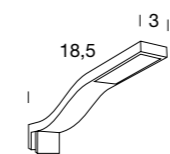

slant | 661

Design by BMB Lab

Faretto a led con fissaggio a clip o con fissaggio posteriore.
Klemm- oder Kleblampe, mit Licht in LED.
Lamp with clamp or rear fixing, light in LED.

FISSAGGIO A CLIPS
KLEMLAMPE
LAMP WITH CLAMP