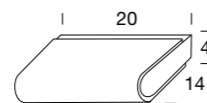

bora | 633

Design by BMB Lab

Faretto alogeno o a led con attacco universale per foro specchio /a clip / a muro.

Bohr, Klemm und Wandlampe, mit Licht in LED oder Halogen.

Lamp for drilling, with clamp and Wall-lamp, with light in LED or halogen