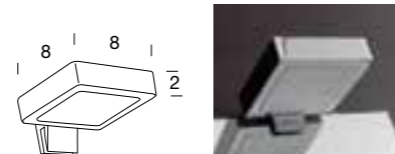

Faretto a Led con fissaggio a foro specchio o a clip.
Bohr oder Klemmlampe, mit LED Licht.
Lamp for drilling or with clamp, with LED light.

FISSAGGIO FORO SPECCHIO
BOHRLAMPE
LAMP FOR DRILLING

FISSAGGIO A CLIPS
KLEMLAMPE
LAMP WITH CLAMP