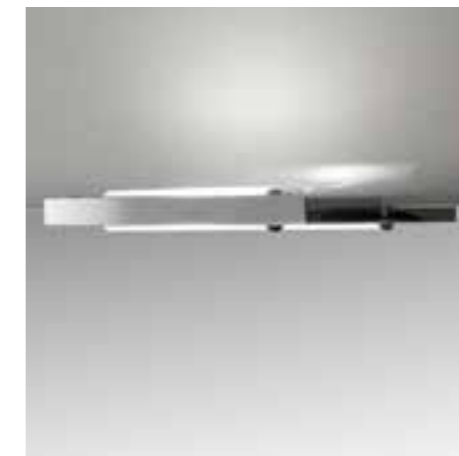

Cromo | Chrom
Chrome

634.201L

◊ CE 230V LED

10W

Lumen

1050

Kelvin

2700° K