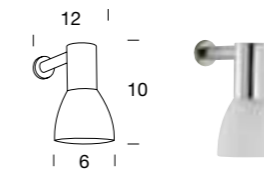

lage | 655

Design by BMB Lab

Faretto alogeno o a LED con attacco per foro specchio, a clip o a muro.
Bohr, Klemm oder Wandlampe, mit Licht in LED oder Halogen.
Lamp for drilling, with clamp or Wall-lamp, with light LED or halogen.

FISSAGGIO FORO SPECCHIO
BOHRLAMPE
LAMP FOR DRILLING