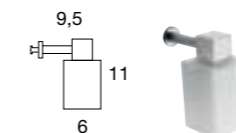

nativa | 645

Design by BMB Lab

Faretto alogeno o a LED con attacco per foro specchio o a clip.
Bohr oder Klemmlampe, mit LED Licht oder Halogen.
Lamp for drilling or with clamp, with light in LED or halogen.

PER FISSAGGIO A FORO SPECCHIO, FORI:
LOCHBOHRUNGEN FÜR BOHRLAMPE:
DRILL HOLE:

2 x Ø 12 mm.

DISTANZA FORI:
LOCHABSTAND:
HOLE DISTANCE:

50 mm.

Cromo | Chrom Chrome **645.401**
◊ CE 230V Halogen 80W - 78mm

645.501
80W - 78mm

Cromo | Chrom Chrome **645.401L**
◊ CE 230V LED 7W
Lumen 750
Kelvin 2700° K

645.501L
7W
750
2700° K

clever | 651

Design by BMB Lab

Faretto alogeno o a led con attacco per foro specchio o a clip.
Bohr oder Klemmlampe, mit LED Licht oder Halogen.
Lamp for drilling or with clamp, with light in LED or halogen.

FISSAGGIO FORO SPECCHIO
BOHRLAMPE
LAMP FOR DRILLING

FARETTO A CLIPS
KLEMLAMPE
LAMP FOR CLAMP

PER FISSAGGIO A FORO SPECCHIO, FORI:
LOCHBOHRUNGEN FÜR BOHRLAMPE:
DRILL HOLE:

1 x Ø 12 mm.

Cromo | Chrom Chrome **651.001**
◊ CE 230V Halogen 42W - G9

651.101
42W - G9

Cromo | Chrom Chrome **651.001L**
◊ CE 230V LED 2W
Lumen 190
Kelvin 2700° K

651.101L
2W
190
2700° K