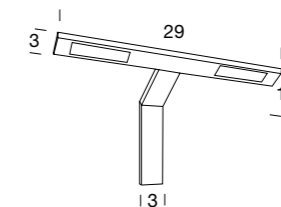

664.101L

Cromo | Chrom
Chrome
230V LED
(Incl. Alim)
Lumen
Kelvin

2 x 3W soft
600
3000° K

FISSAGGIO POSTERIORE
KLEBLAMPE
LAMP WITH REAR FIXING

664.201L

2 x 3W soft
600
3000° K