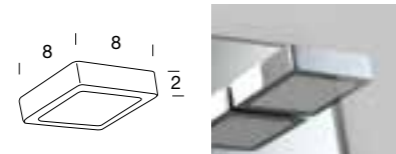

Faretto a Led con fissaggio a foro specchio o a clip.
Bohr oder Klemmlampe, mit LED Licht.
Lamp for drilling or with clamp, with LED light.

FISSAGGIO FORO SPECCHIO
BOHRLAMPE
LAMP FOR DRILLING

FISSAGGIO A CLIPS
KLEMLAMPE
LAMP WITH CLAMP