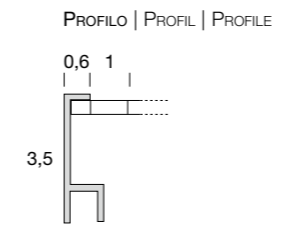

resort | E359

bmbitaly

Design by BMB Lab

Specchio illuminato con luce integrata a strip LED (3000° K). Parti laterali in profilo di alluminio cromato.

Elektro-Spiegel mit integriertem Strip LED-Licht (3000° K). Seitenprofil in Aluminium Chrom.

Mirror with integrated strip LED-light (3000° K). Lateral profile in aluminium chrome.