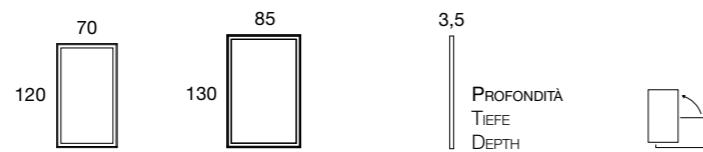

Mirror on crystal glass, with narrow 13 mm mirror-band on the outside (thickness 8 mm) backlit with LED light.

Chiaro trasparente | Klar transparent
Clear transparent

E357.140

E357.140Q

E357.240

E357.240Q

Chiaro trasparente | Klar transparent
Clear transparent