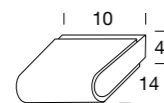

bora | 633

Design by BMB Lab

Faretto alogeno o a led con attacco universale per foro specchio /a clip / a muro.

Bohr, Klemm und Wandlampe, mit Licht in LED oder Halogen.

Lamp for drilling, with clamp and Wall-lamp, with light in LED or halogen