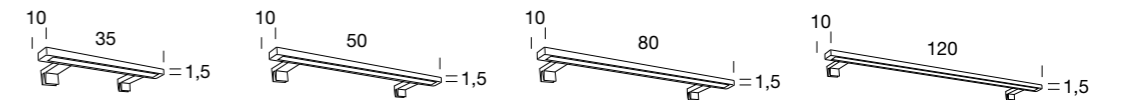

Cromo | Chrom
Chrome
666.001L
230V LED
(Incl. Alim)
Lumens
Kelvin

6W

400

4000° K

666.101L
6W
400
4000° K

elba | 667

Design by BMB Lab

Faretto a LED con fissaggio a clip.
Klemmlampe mit Licht in LED.
Lamp with clamp, light in LED.