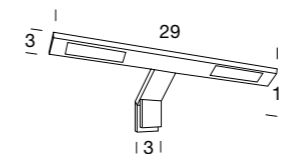

even | 664

FISSAGGIO A CLIPS
KLEMLAMPE
LAMP WITH CLAMP