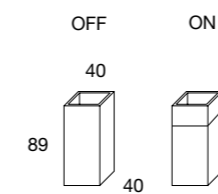

upndino | 421

Design by Iachella & Cicarelli

Colonna lavabo con specchio grigio riflettente che diventa lampada con luce LED.
Spiegelsäule aus reflektierendem grauen Spiegel mit Waschbecken, welches zur Lampe mit LED Licht wird
Washbasin column with reflecting grey mirror that becomes lamp with LED light.