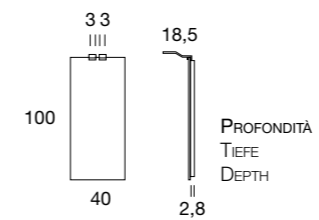

Light-mirror
Incl. chromelamps.

reply | E353

bmbitaly

Design by BMB Lab

Specchio illuminato incluso faretti Cromo LED

Lichtspiegel inkl. LED-Chromlampen

Light-mirror incl. Chromelamps LED

E353.100.EHC2