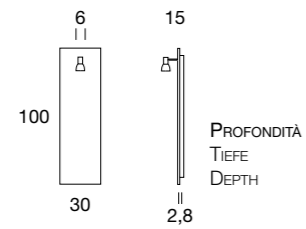

bmbitaly

reply | E353

Design by BMB Lab

E353.300.DRC1

INCL. LAMP. **Lage | 655**
6 x 10 x 12

Halogen **655.001**
28W

o - oder -or

LED **655.001L**
2W - 190 LUMEN
2700° K