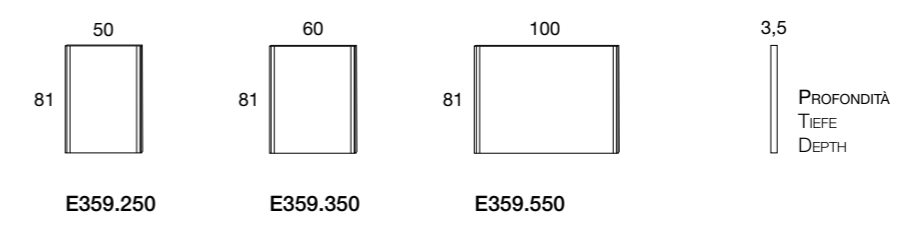

resort | E359

bmbitaly

Design by BMB Lab

Specchio illuminato con luce integrata a strip LED (3000° K). Parti laterali in profilo di alluminio cromato.

Elektro-Spiegel mit integriertem Strip LED-Licht (3000° K). Seitenprofil in Aluminium Chrom.

Mirror with integrated strip LED-light (3000° K). Lateral profile in aluminium chrome.