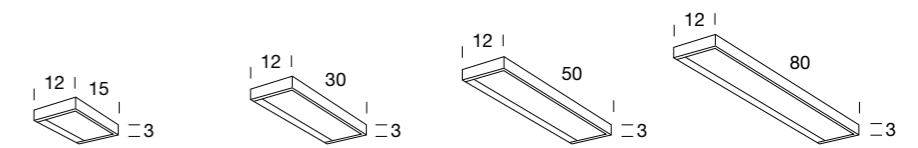

miro | 600

bmbitaly

Design by BMB Lab

Faretto a Led con attacco universale per foro specchio / a clip / a muro.

Bohr, Klemm und Wandlampe, mit LED Licht.

Lamp for drilling, with clamp and wall-lamp, with LED light.