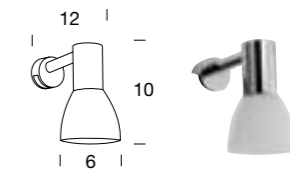

FISSAGGIO A CLIPS
KLEMLAMPE
LAMP WITH CLAMP