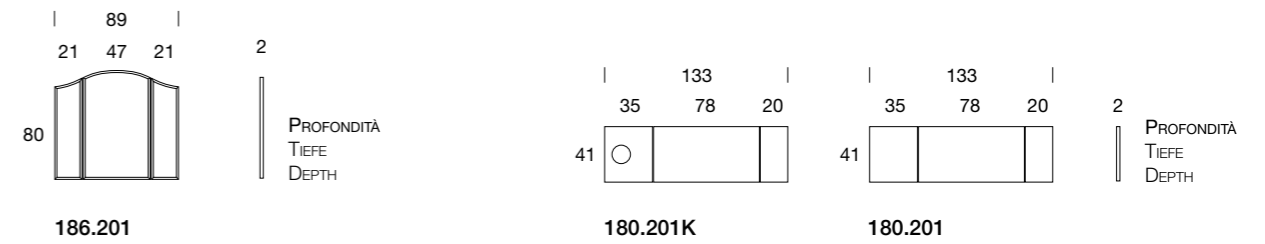

Mirror with Cosmetik-Mirror
incl. LED Chromlamps

tris | 184 - 186 - 180

bmbitaly

Design by BMB Lab

Specchio tritico
con cerniere cromate

Klappspiegel mit
Chromscharnieren

Three-part mirror
with chromed hinge