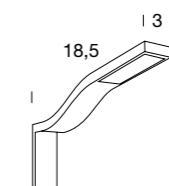

661.101L

Cromo | Chrom
Chrome
230V LED
(Incl. Alim)
Lumen
Kelvin

7W soft
500
3000° K

FISSAGGIO POSTERIORE
KLEBLAMPE
LAMP WITH REAR FIXING

661.201L

7W soft
500
3000° K