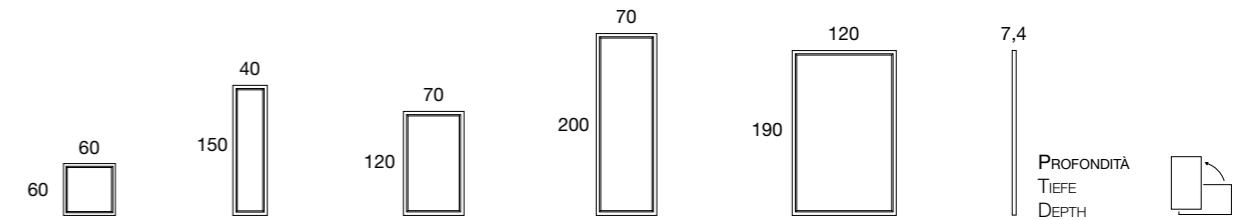

ILLUMINA

bmbitaly

vittorio | E111

bmbitaly

Design by BMB Lab

Specchio con profilo in alluminio cromo o platino con luce strip LED perimetrale (3000° K)
 Spiegel mit Aluprofil Chrom oder Platin, ringsherum Strip LED Licht (3000° K)
 Mirror with profil in aluminium chrom or platin, strip LED light all over the perimeter (3000° K)