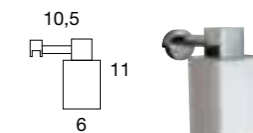

FARETTO A CLIPS
KLEMLAMPE
LAMP FOR CLAMP