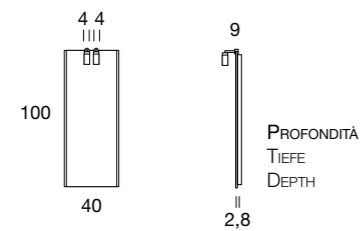

E353.100.DCBC1

INCL. LAMP. Next | 650
40 x 12 x 5

Halogen **650.301**
2 x 80W

o - oder -or

LED **650.301L**
2 x 7W - 710 LUMEN
2700° K

reply | E353

Design by BMB Lab

E353.100.DHC2