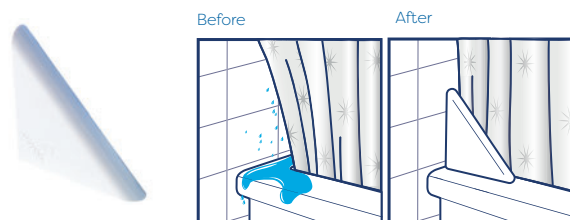

## MAGNETIC SHOWER CURTAIN CLIP

- For use with in-bath showers and curtains
- Minimises water leakage by creating a barrier between the bath and the wall
- Integrated magnetic retainer holds shower curtain in place
- Easy to install (silicon sealant not included)