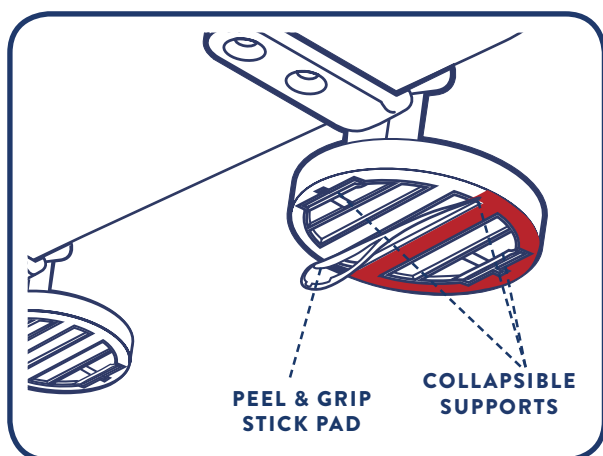

Sit Tight™

NO MORE MOVEMENT

Collapsible supports hold the hinges away from the pan while you align the seat. Once pressure is applied, pads beneath the hinges grip the toilet pan so there is "no more movement".

The 'Double-Fixed' toilet seat, designed to prevent seat movement.