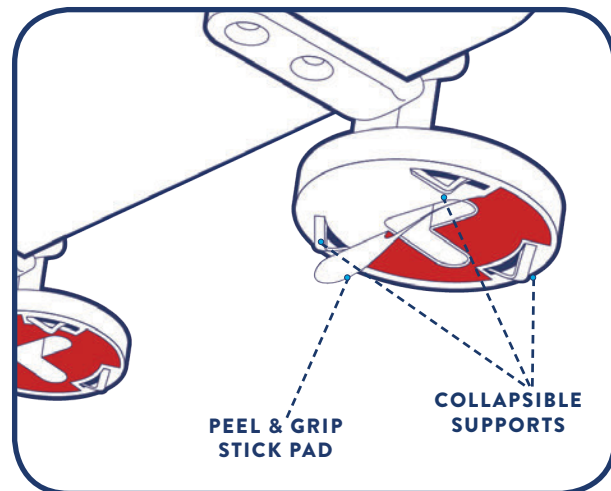

ALWAYS FITS

The wide range of adjustability ensures the hinges will always align with the holes in your toilet pan and the seat can also be installed from above or below the pan so it "always fits".

NEVER SLIPS

Collapsible supports hold the hinges off the toilet pan while you align the seat. Once pressure is applied, the adhesive pads beneath the hinges grip the toilet pan so it "never slips".

EASY INSTALLATION

PEEL

Peel off the protective film from the grip pad.

FIX

Position the seat, press the hinges in place and tighten bolts for a sturdy no slip installation.

CLIP

Clip the hinge covers in position and you are ready to go, it couldn't be simpler!