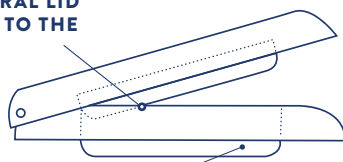

CODE

FINISH

WL110922H

White

Packaging: Full colour box

INTEGRAL LID
SEALS TO THE
RING

RING DESIGNED TO SEAL
ONTO THE TOILET BOWL

Toilet Seats & Bath Panels