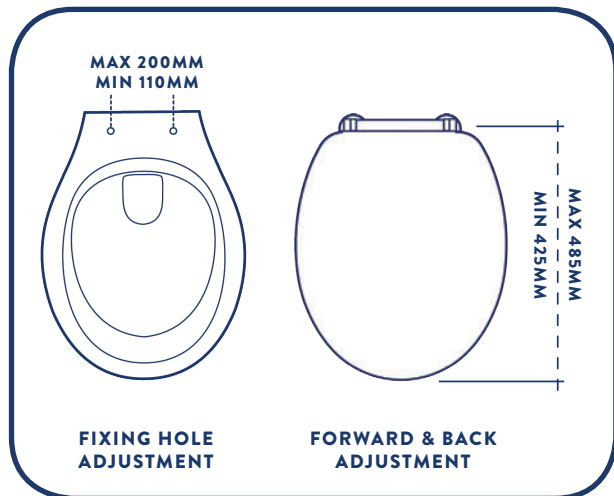

ALWAYS FITS

The wide range of adjustability ensures the hinges will always align with the holes in your toilet pan and the seat can also be installed from above or below the pan so it "always fits".

NEVER SLIPS

Collapsible supports hold the hinges off the toilet pan while you align the seat. Once pressure is applied, the adhesive pads beneath the hinges grip the toilet pan so it "never slips".

EASY INSTALLATION